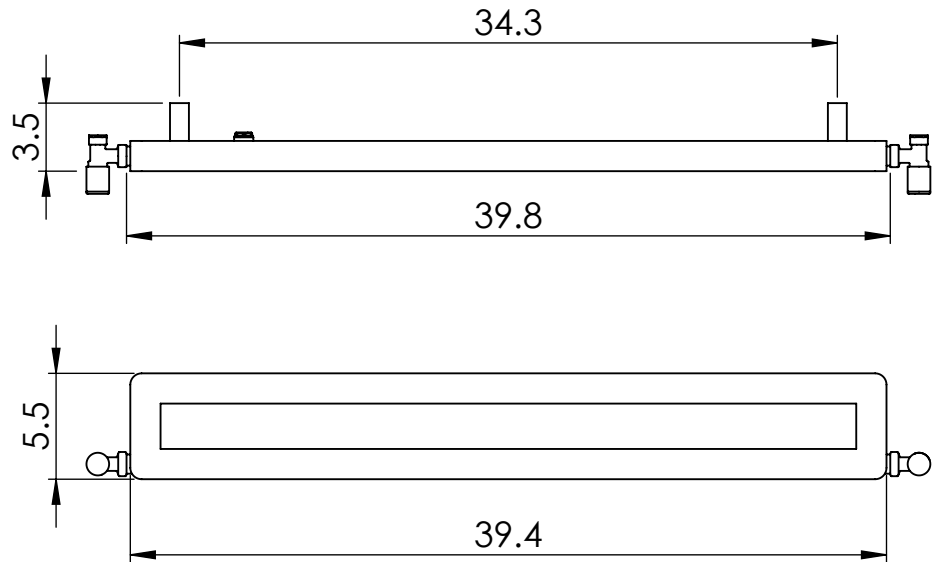

## 5.5x39.4

Height: 5.5  
 Width: 39.4  
 Depth: 3.5  
 Weight HO: lbs (kg)  
 EO: lbs (kg)

Tube  $\phi$ : 1.6sq  
 Output @ 50° C  $\Delta$  T: 171  
 Elec. element if specified: n/a  
 End to End Connections: 39.8

All dimensions in inches

Manufactured from Mild Steel

inches	mm
39.4	1000
5.5	140
3.5	90
3.9	100
34.3	870
2.8	70
39.8	1010

Vogue UK Ltd. reserve the right to alter specifications without prior notice.  
 ALL MEASUREMENTS ARE NOMINAL DIMENSIONS ONLY, AND ARE NOT BINDING.

**SCALE 1:10**