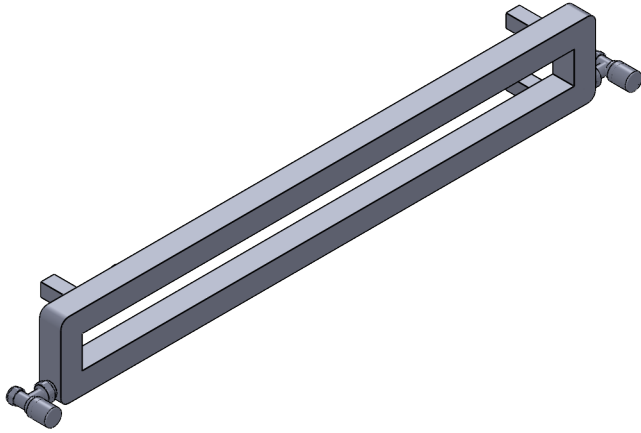

# CN007B

## 5.5x39.4

Height: 5.5  
 Width: 39.4  
 Depth: 3.5  
 Weight HO: lbs (kg)  
 EO: lbs (kg)

Tube  $\phi$ : 1.6sq  
 Output @ 50° C  $\Delta$  T: 171  
 Elec. element if specified: n/a  
 End to End Connections: 39.8

All dimensions in inches

Manufactured from Mild Steel

inches	mm
39.4	1000
5.5	140
3.5	90
3.9	100
34.3	870
2.8	70
39.8	1010

Vogue UK Ltd. reserve the right to alter specifications without prior notice.  
 ALL MEASUREMENTS ARE NOMINAL DIMENSIONS ONLY, AND ARE NOT BINDING.

**SCALE 1:10**