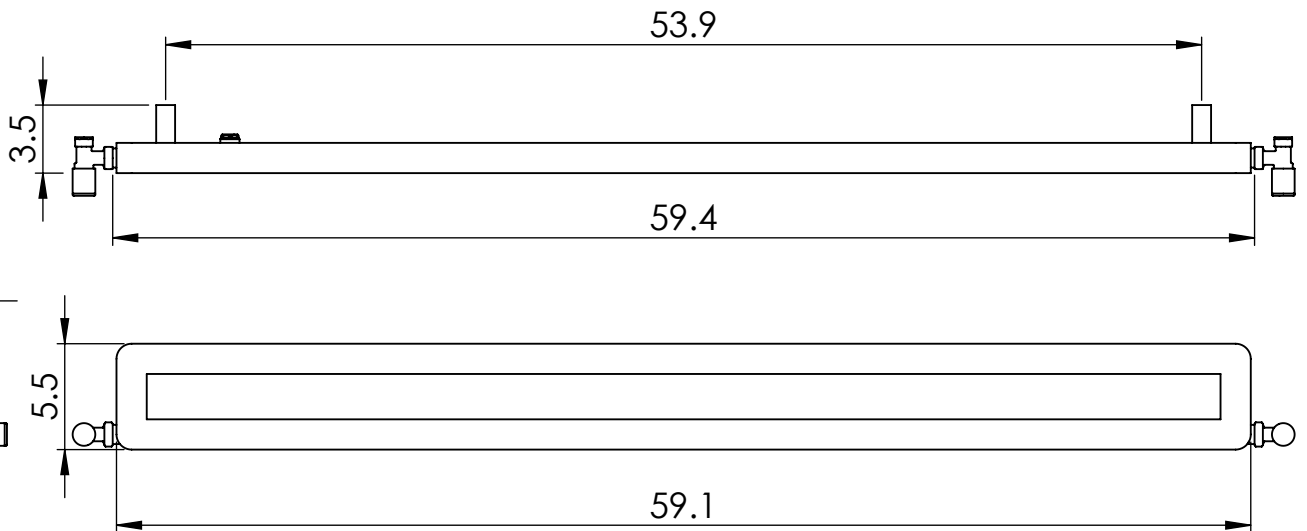

CN007C

5.5x59.1

Height: 5.5
 Width: 59.1
 Depth: 3.5
 Weight HO: lbs (kg)
 EO: lbs (kg)

Tube ϕ : 1.6sq
 Output @ 50° C Δ T: 256
 Elec. element if specified: n/a
 End to End Connections: 59.4

All dimensions in inches

Manufactured from Mild Steel

inches	mm
59.1	1500
5.5	140
3.5	90
3.9	100
53.9	1370
2.8	70
59.4	1510

Vogue UK Ltd. reserve the right to alter specifications without prior notice.
 ALL MEASUREMENTS ARE NOMINAL DIMENSIONS ONLY, AND ARE NOT BINDING.