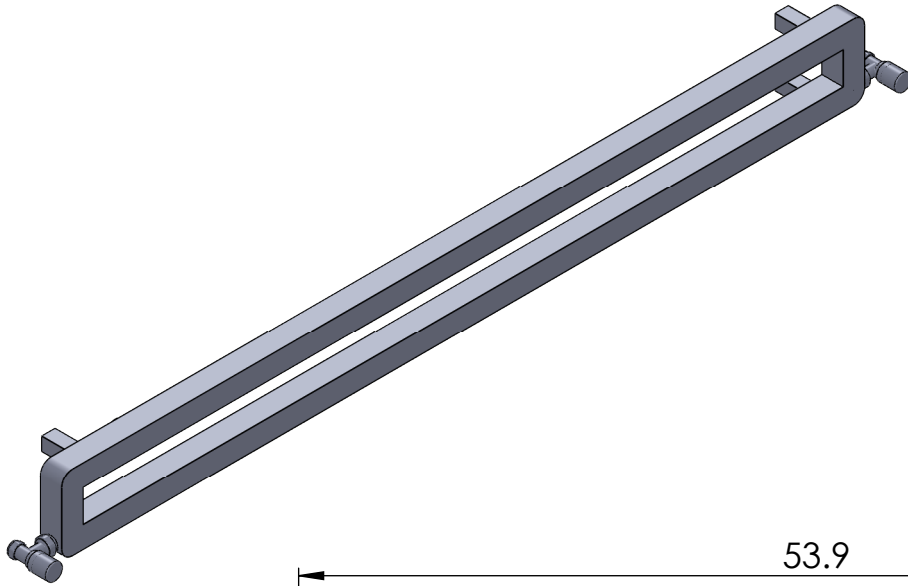

CN007C

5.5x59.1

Height: 5.5
 Width: 59.1
 Depth: 3.5
 Weight HO: lbs (kg)
 EO: lbs (kg)

Tube ϕ : 1.6sq
 Output @ 50° C Δ T: 256
 Elec. element if specified: n/a
 End to End Connections: 59.4

All dimensions in inches

Manufactured from Mild Steel

inches	mm
59.1	1500
5.5	140
3.5	90
3.9	100
53.9	1370
2.8	70
59.4	1510

Vogue UK Ltd. reserve the right to alter specifications without prior notice.
 ALL MEASUREMENTS ARE NOMINAL DIMENSIONS ONLY, AND ARE NOT BINDING.