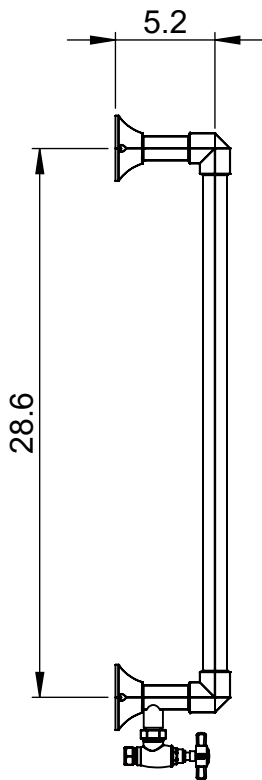

# ENC3A-32.0x20.0

Height: 32.0

Width: 20.0

Depth: 6.0

Weight HO: kg

EO: kg

Tube  $\phi$ : 1.26 Hex

Pipe Centres: 16.1

Elec. element if specified: N/A

Output @ 50°C  $\Delta$ T Watts: 159

BTUs: 543

All dimensions in inches

Manufactured from ISO/CEN CuZn36As (BS CZ126) brass tube

Vogue UK Ltd. reserve the right to alter specifications without prior notice.  
ALL MEASUREMENTS ARE NOMINAL DIMENSIONS ONLY, AND ARE NOT BINDING.