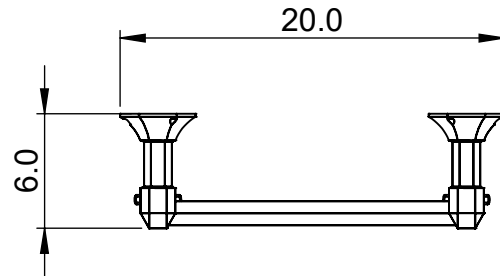

# ENC3A-32.0x20.0

Height: 32.0

Width: 20.0

Depth: 6.0

Weight HO: kg

EO: kg

Tube  $\phi$ : 1.26 Hex

Pipe Centres: 16.1

Elec. element if specified: N/A

Output @ 50°C  $\Delta$ T Watts: 159

BTUs: 543

All dimensions in inches

Manufactured from ISO/CEN CuZn36As (BS CZ126) brass tube

Vogue UK Ltd. reserve the right to alter specifications without prior notice.  
ALL MEASUREMENTS ARE NOMINAL DIMENSIONS ONLY, AND ARE NOT BINDING.