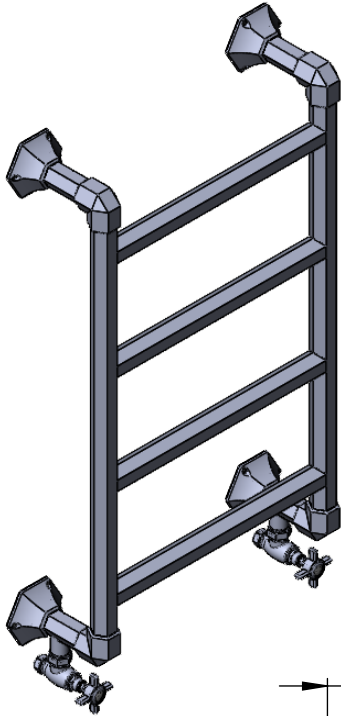

# ENC3A-32.0x20.0

Height: 32.0

Width: 20.0

Depth: 6.0

Weight HO: kg

EO: kg

Tube  $\phi$ : 1.26 Hex

Pipe Centres: 16.1

Elec. element if specified: N/A

Output @ 50°C  $\Delta$ T Watts: 159

BTUs: 543

All dimensions in inches

Manufactured from ISO/CEN CuZn36As (BS CZ126) brass tube

Vogue UK Ltd. reserve the right to alter specifications without prior notice.  
ALL MEASUREMENTS ARE NOMINAL DIMENSIONS ONLY, AND ARE NOT BINDING.