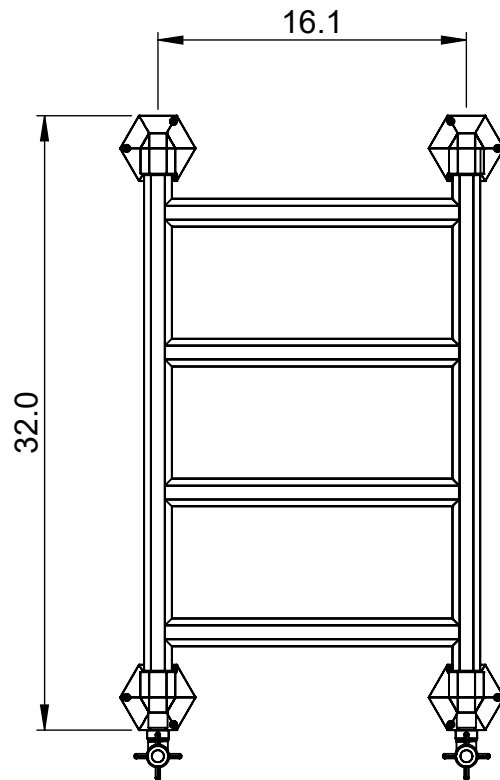

# ENC3A-32.0x20.0

Height: 32.0

Width: 20.0

Depth: 6.0

Weight HO: kg

EO: kg

Tube  $\phi$ : 1.26 Hex

Pipe Centres: 16.1

Elec. element if specified: N/A

Output @ 50°C  $\Delta$ T Watts: 159

BTUs: 543

All dimensions in inches

Manufactured from ISO/CEN CuZn36As (BS CZ126) brass tube

Vogue UK Ltd. reserve the right to alter specifications without prior notice.  
ALL MEASUREMENTS ARE NOMINAL DIMENSIONS ONLY, AND ARE NOT BINDING.