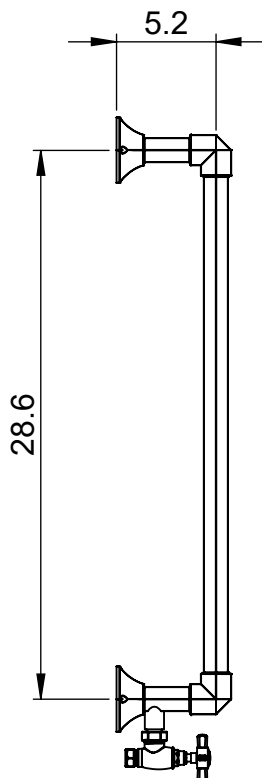

ENC8B-32.0x30.0

Height: 32.0
Width: 30.0
Depth: 6.0
Weight HO: kg
EO: kg

Tube ϕ : 1.26 Hex
Pipe Centres: 26.1
Elec. element if specified: N/A
Output @ 50°C Δ T Watts: 211
BTUs: 720

All dimensions in inches

Manufactured from ISO/CEN CuZn36As (BS CZ126) brass tube

Vogue UK Ltd. reserve the right to alter specifications without prior notice.
ALL MEASUREMENTS ARE NOMINAL DIMENSIONS ONLY, AND ARE NOT BINDING.