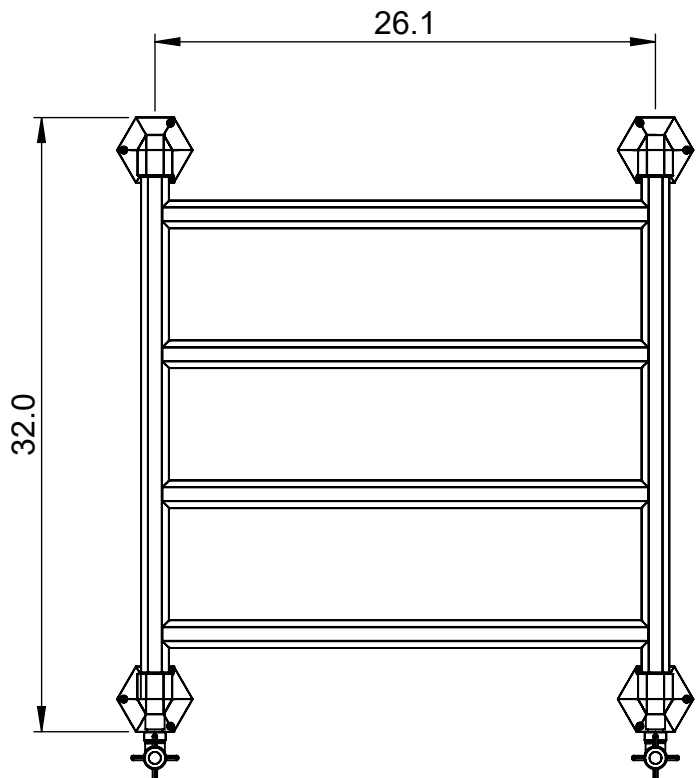

ENC8B-32.0x30.0

Height: 32.0
Width: 30.0
Depth: 6.0
Weight HO: kg
EO: kg

Tube ϕ : 1.26 Hex
Pipe Centres: 26.1
Elec. element if specified: N/A
Output @ 50°C Δ T Watts: 211
BTUs: 720

All dimensions in inches

Manufactured from ISO/CEN CuZn36As (BS CZ126) brass tube

Vogue UK Ltd. reserve the right to alter specifications without prior notice.
ALL MEASUREMENTS ARE NOMINAL DIMENSIONS ONLY, AND ARE NOT BINDING.