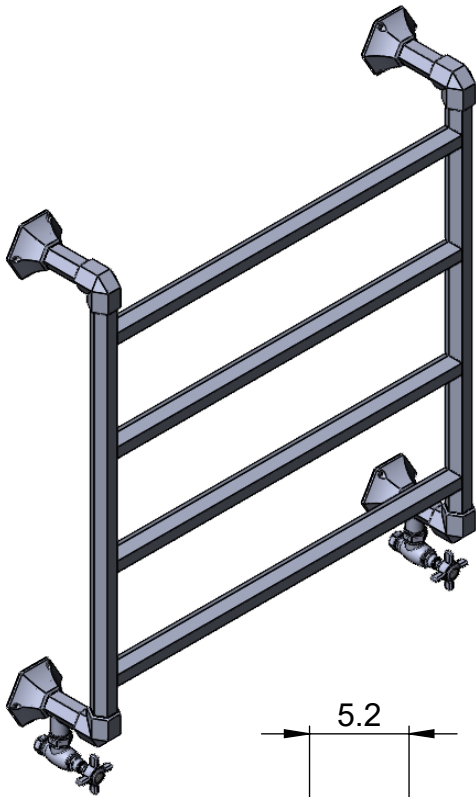

ENC8B-32.0x30.0

Height: 32.0
Width: 30.0
Depth: 6.0
Weight HO: kg
EO: kg

Tube ϕ : 1.26 Hex
Pipe Centres: 26.1
Elec. element if specified: N/A
Output @ 50°C Δ T Watts: 211
BTUs: 720

All dimensions in inches

Manufactured from ISO/CEN CuZn36As (BS CZ126) brass tube

Vogue UK Ltd. reserve the right to alter specifications without prior notice.
ALL MEASUREMENTS ARE NOMINAL DIMENSIONS ONLY, AND ARE NOT BINDING.