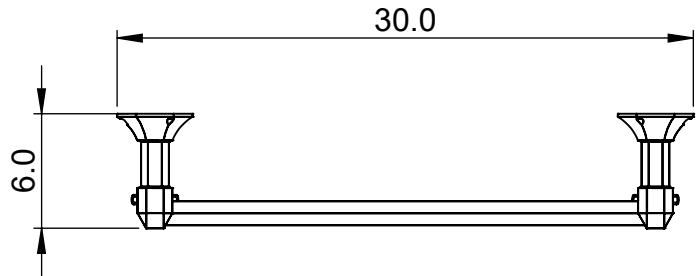

ENC8B-32.0x30.0

Height: 32.0
Width: 30.0
Depth: 6.0
Weight HO: kg
EO: kg

Tube ϕ : 1.26 Hex
Pipe Centres: 26.1
Elec. element if specified: N/A
Output @ 50°C Δ T Watts: 211
BTUs: 720

All dimensions in inches

Manufactured from ISO/CEN CuZn36As (BS CZ126) brass tube

Vogue UK Ltd. reserve the right to alter specifications without prior notice.
ALL MEASUREMENTS ARE NOMINAL DIMENSIONS ONLY, AND ARE NOT BINDING.