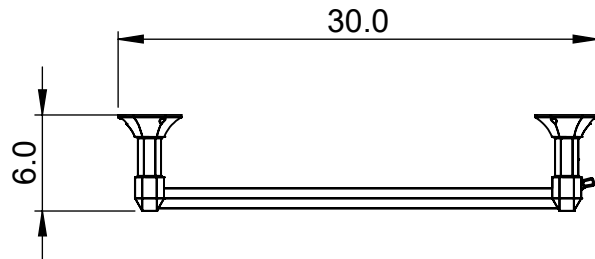

ENC8C-39.5x30.0

Height: 39.5
Width: 30.0
Depth: 6.0
Weight HO: kg
EO: kg

Tube ϕ : 1.26 Hex
Pipe Centres: 26.1
Elec. element if specified: N/A
Output @ 50°C Δ T Watts: 232
BTUs: 792

All dimensions in inches

Manufactured from ISO/CEN CuZn36As (BS CZ126) brass tube

Vogue UK Ltd. reserve the right to alter specifications without prior notice.
ALL MEASUREMENTS ARE NOMINAL DIMENSIONS ONLY, AND ARE NOT BINDING.