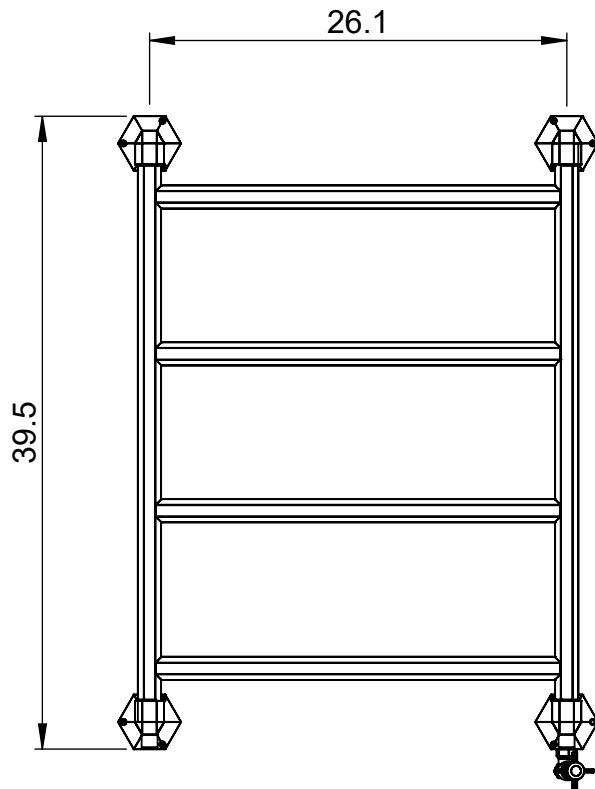

ENC8C-39.5x30.0

Height: 39.5
Width: 30.0
Depth: 6.0
Weight HO: kg
EO: kg

Tube ϕ : 1.26 Hex
Pipe Centres: 26.1
Elec. element if specified: N/A
Output @ 50°C Δ T Watts: 232
BTUs: 792

All dimensions in inches

Manufactured from ISO/CEN CuZn36As (BS CZ126) brass tube

Vogue UK Ltd. reserve the right to alter specifications without prior notice.
ALL MEASUREMENTS ARE NOMINAL DIMENSIONS ONLY, AND ARE NOT BINDING.