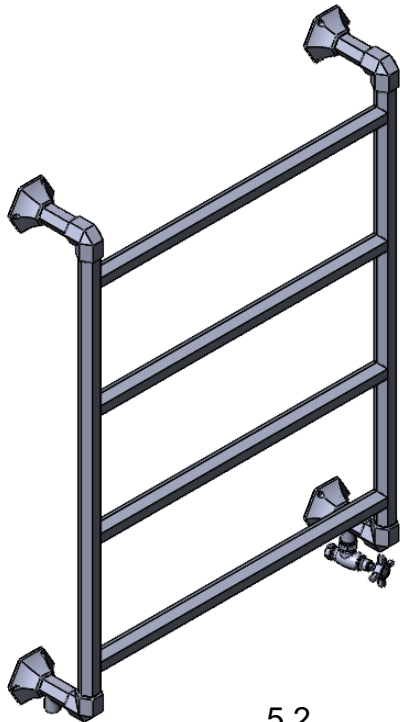

ENC8C-39.5x30.0

Height: 39.5
Width: 30.0
Depth: 6.0
Weight HO: kg
EO: kg

Tube ϕ : 1.26 Hex
Pipe Centres: 26.1
Elec. element if specified: N/A
Output @ 50°C Δ T Watts: 232
BTUs: 792

All dimensions in inches

Manufactured from ISO/CEN CuZn36As (BS CZ126) brass tube

Vogue UK Ltd. reserve the right to alter specifications without prior notice.
ALL MEASUREMENTS ARE NOMINAL DIMENSIONS ONLY, AND ARE NOT BINDING.