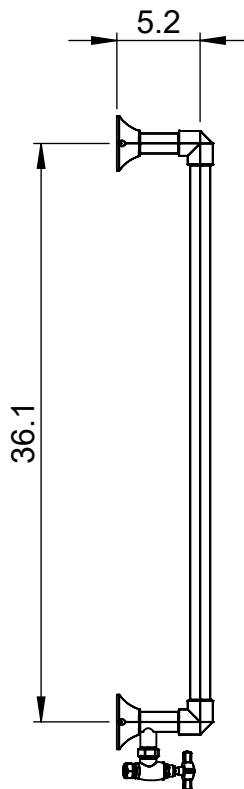

ENC8C-39.5x30.0

Height: 39.5
Width: 30.0
Depth: 6.0
Weight HO: kg
EO: kg

Tube ϕ : 1.26 Hex
Pipe Centres: 26.1
Elec. element if specified: N/A
Output @ 50°C Δ T Watts: 232
BTUs: 792

All dimensions in inches

Manufactured from ISO/CEN CuZn36As (BS CZ126) brass tube

Vogue UK Ltd. reserve the right to alter specifications without prior notice.
ALL MEASUREMENTS ARE NOMINAL DIMENSIONS ONLY, AND ARE NOT BINDING.