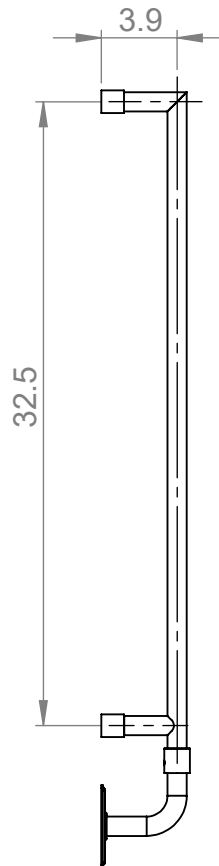

## 34.3x19.7x4.4"

Height: 34.3"

Width: 19.7"

Depth: 4.4"

Weight HO: kg

EO: kg

Tube  $\phi$ : 1" & 0.6"

Pipe Centres: 18.5"

Elec. element if specified: 150W

Output @ 50°C  $\Delta$ T Watts: N/A

BTUs: N/A

All dimensions in inches

Manufactured from ISO/CEN CuZn36As (BS CZ126) brass tube

Vogue UK Ltd. reserve the right to alter specifications without prior notice.  
 ALL MEASUREMENTS ARE NOMINAL DIMENSIONS ONLY, AND ARE NOT BINDING.  
 Suitable for sealed or indirect systems only.