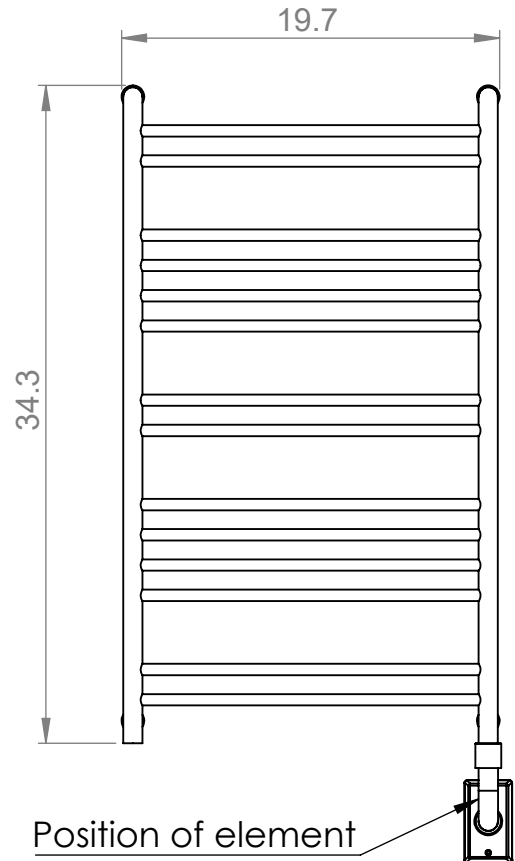

## 34.3x19.7x4.4"

Height: 34.3"

Width: 19.7"

Depth: 4.4"

Weight HO: kg

EO: kg

Tube  $\phi$ : 1" & 0.6"

Pipe Centres: 18.5"

Elec. element if specified: 150W

Output @ 50°C  $\Delta$ T Watts: N/A

BTUs: N/A

All dimensions in inches

Manufactured from ISO/CEN CuZn36As (BS CZ126) brass tube

Vogue UK Ltd. reserve the right to alter specifications without prior notice.  
 ALL MEASUREMENTS ARE NOMINAL DIMENSIONS ONLY, AND ARE NOT BINDING.  
 Suitable for sealed or indirect systems only.