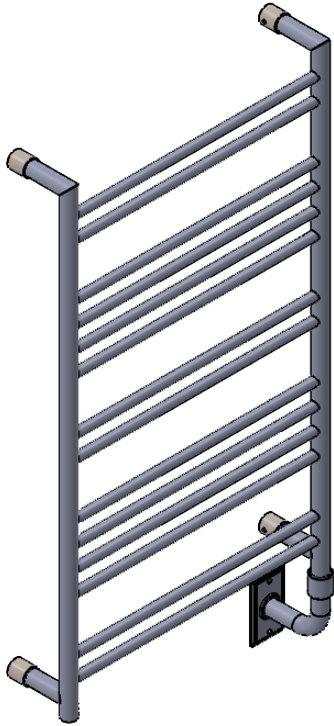

## 34.3x19.7x4.4"

Height: 34.3"

Width: 19.7"

Depth: 4.4"

Weight HO: kg

EO: kg

Tube  $\phi$ : 1" & 0.6"

Pipe Centres: 18.5"

Elec. element if specified: 150W

Output @ 50°C  $\Delta$ T Watts: N/A

BTUs: N/A

All dimensions in inches

Manufactured from ISO/CEN CuZn36As (BS CZ126) brass tube

Vogue UK Ltd. reserve the right to alter specifications without prior notice.  
 ALL MEASUREMENTS ARE NOMINAL DIMENSIONS ONLY, AND ARE NOT BINDING.  
 Suitable for sealed or indirect systems only.