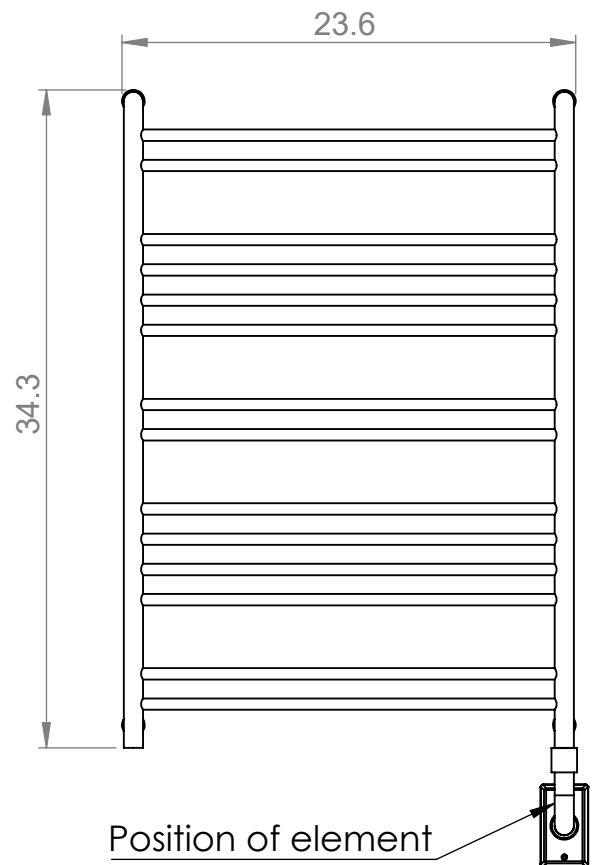

## 34.3x23.6x4.4"

Height: 34.3"

Width: 23.6"

Depth: 4.4"

Weight HO: kg

EO: kg

Tube  $\phi$ : 1" & 0.6"

Pipe Centres: 22.4"

Elec. element if specified: 150W

Output @ 50°C  $\Delta$ T Watts: N/A

BTUs: N/A

All dimensions in inches

Manufactured from ISO/CEN CuZn36As (BS CZ126) brass tube

Vogue UK Ltd. reserve the right to alter specifications without prior notice.  
ALL MEASUREMENTS ARE NOMINAL DIMENSIONS ONLY, AND ARE NOT BINDING.  
Suitable for sealed or indirect systems only.