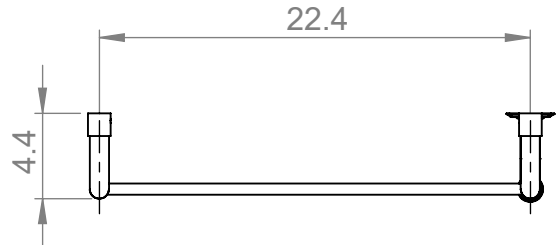

## 34.3x23.6x4.4"

Height: 34.3"

Width: 23.6"

Depth: 4.4"

Weight HO: kg

EO: kg

Tube  $\phi$ : 1" & 0.6"

Pipe Centres: 22.4"

Elec. element if specified: 150W

Output @ 50°C  $\Delta$ T Watts: N/A

BTUs: N/A

All dimensions in inches

Manufactured from ISO/CEN CuZn36As (BS CZ126) brass tube

Vogue UK Ltd. reserve the right to alter specifications without prior notice.  
ALL MEASUREMENTS ARE NOMINAL DIMENSIONS ONLY, AND ARE NOT BINDING.  
Suitable for sealed or indirect systems only.