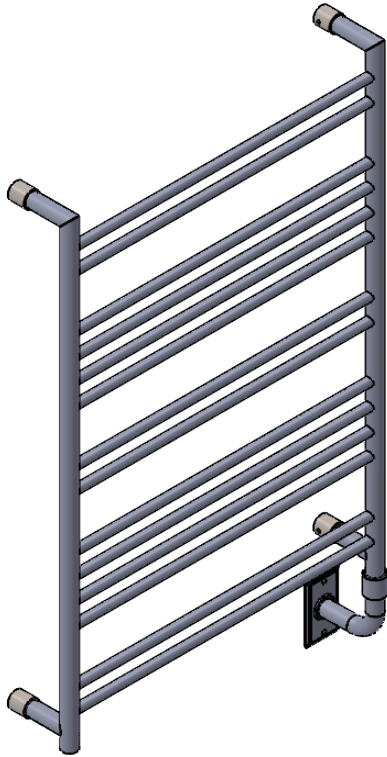

## 34.3x23.6x4.4"

Height: 34.3"

Width: 23.6"

Depth: 4.4"

Weight HO: kg

EO: kg

Tube  $\phi$ : 1" & 0.6"

Pipe Centres: 22.4"

Elec. element if specified: 150W

Output @ 50°C  $\Delta$ T Watts: N/A

BTUs: N/A

All dimensions in inches

Manufactured from ISO/CEN CuZn36As (BS CZ126) brass tube

Vogue UK Ltd. reserve the right to alter specifications without prior notice.  
ALL MEASUREMENTS ARE NOMINAL DIMENSIONS ONLY, AND ARE NOT BINDING.  
Suitable for sealed or indirect systems only.