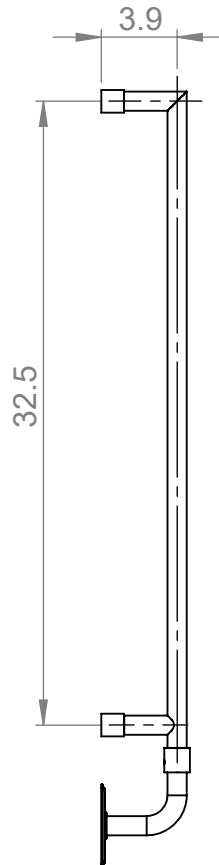

## 34.3x23.6x4.4"

Height: 34.3"

Width: 23.6"

Depth: 4.4"

Weight HO: kg

EO: kg

Tube  $\phi$ : 1" & 0.6"

Pipe Centres: 22.4"

Elec. element if specified: 150W

Output @ 50°C  $\Delta$ T Watts: N/A

BTUs: N/A

All dimensions in inches

Manufactured from ISO/CEN CuZn36As (BS CZ126) brass tube

Vogue UK Ltd. reserve the right to alter specifications without prior notice.  
ALL MEASUREMENTS ARE NOMINAL DIMENSIONS ONLY, AND ARE NOT BINDING.  
Suitable for sealed or indirect systems only.