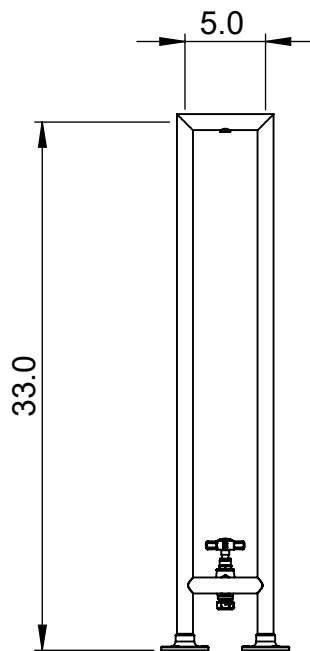

EUC10-33.5x30.0

Height: 33.5
Width: 30.0
Depth: 8.0
Weight HO: kg
EO: kg

Tube ϕ : 1.0
Pipe Centres: 27.0
Elec. element if specified: N/A
Output @ 50°C Δ T Watts: 220
BTUs: 751

All dimensions in inches

Manufactured from ISO/CEN CuZn36As (BS CZ126) brass tube

Vogue UK Ltd. reserve the right to alter specifications without prior notice.
ALL MEASUREMENTS ARE NOMINAL DIMENSIONS ONLY, AND ARE NOT BINDING.

SCALE 1:10

175 Memorial Drive Unit C
Shrewsbury MA 01545 USA
Tel: 508 887 8771 Fax: 508 887 8774
e-mail: info@vougeuk.com ww.vougeuk.com