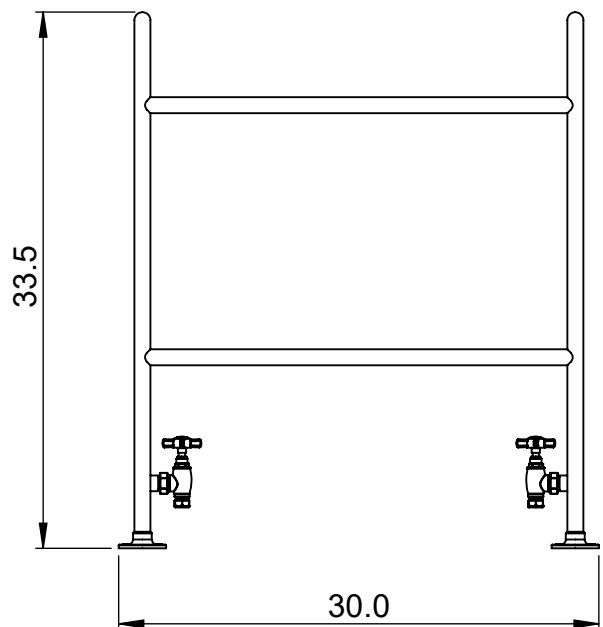

EUC10-33.5x30.0

Height: 33.5
Width: 30.0
Depth: 8.0
Weight HO: kg
EO: kg

Tube ϕ : 1.0
Pipe Centres: 27.0
Elec. element if specified: N/A
Output @ 50°C Δ T Watts: 220
BTUs: 751

All dimensions in inches

Manufactured from ISO/CEN CuZn36As (BS CZ126) brass tube