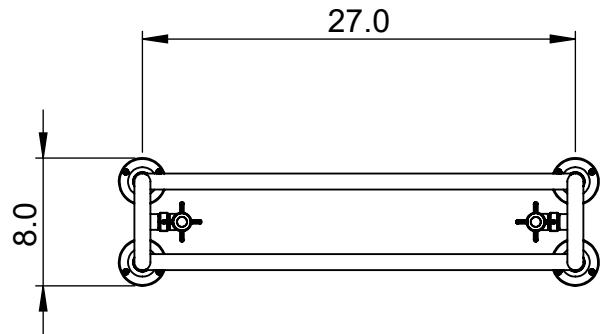

EUC10-33.5x30.0

Height: 33.5
Width: 30.0
Depth: 8.0
Weight HO: kg
EO: kg

Tube ϕ : 1.0
Pipe Centres: 27.0
Elec. element if specified: N/A
Output @ 50°C Δ T Watts: 220
BTUs: 751

All dimensions in inches

Manufactured from ISO/CEN CuZn36As (BS CZ126) brass tube

Vogue UK Ltd. reserve the right to alter specifications without prior notice.
ALL MEASUREMENTS ARE NOMINAL DIMENSIONS ONLY, AND ARE NOT BINDING.

SCALE 1:10

175 Memorial Drive Unit C
Shrewsbury MA 01545 USA
Tel: 508 887 8771 Fax: 508 887 8774
e-mail: info@vougeuk.com ww.vougeuk.com