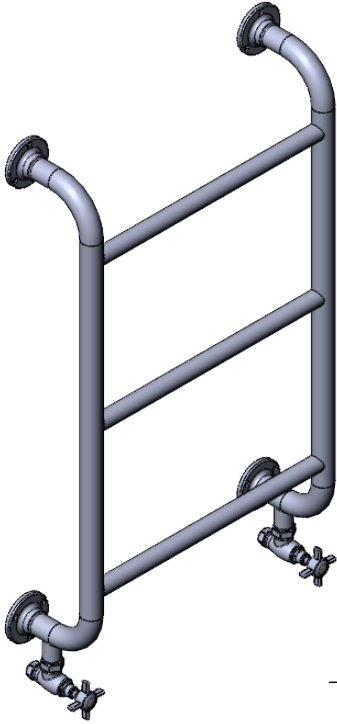

# EUC4A-32.0x20.0

Height: 32.0  
Width: 20.0  
Depth: 5.5  
Weight HO: kg  
EO: kg

Tube  $\phi$ : 1.25 + 1.0  
Pipe Centres: 17.0  
Elec. element if specified: N/A  
Output @ 50°C  $\Delta$ T Watts: 125  
BTUs: 427

All dimensions in inches

Manufactured from ISO/CEN CuZn36As (BS CZ126) brass tube

Vogue UK Ltd. reserve the right to alter specifications without prior notice.  
ALL MEASUREMENTS ARE NOMINAL DIMENSIONS ONLY, AND ARE NOT BINDING.