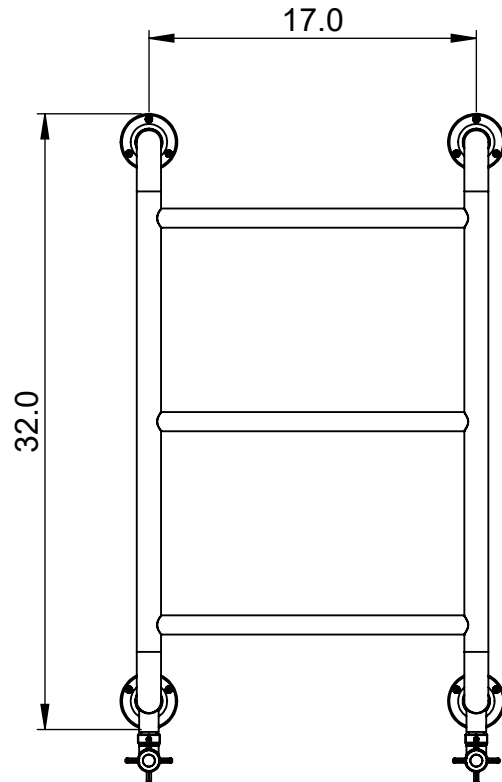

# EUC4A-32.0x20.0

Height: 32.0  
Width: 20.0  
Depth: 5.5  
Weight HO: kg  
EO: kg

Tube  $\phi$ : 1.25 + 1.0  
Pipe Centres: 17.0  
Elec. element if specified: N/A  
Output @ 50°C  $\Delta$ T Watts: 125  
BTUs: 427

All dimensions in inches

Manufactured from ISO/CEN CuZn36As (BS CZ126) brass tube

Vogue UK Ltd. reserve the right to alter specifications without prior notice.  
ALL MEASUREMENTS ARE NOMINAL DIMENSIONS ONLY, AND ARE NOT BINDING.