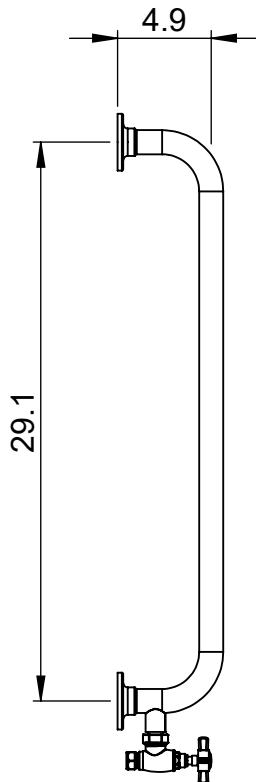

# EUC4A-32.0x20.0

Height: 32.0  
Width: 20.0  
Depth: 5.5  
Weight HO: kg  
EO: kg

Tube  $\phi$ : 1.25 + 1.0  
Pipe Centres: 17.0  
Elec. element if specified: N/A  
Output @ 50°C  $\Delta$ T Watts: 125  
BTUs: 427

All dimensions in inches

Manufactured from ISO/CEN CuZn36As (BS CZ126) brass tube

Vogue UK Ltd. reserve the right to alter specifications without prior notice.  
ALL MEASUREMENTS ARE NOMINAL DIMENSIONS ONLY, AND ARE NOT BINDING.