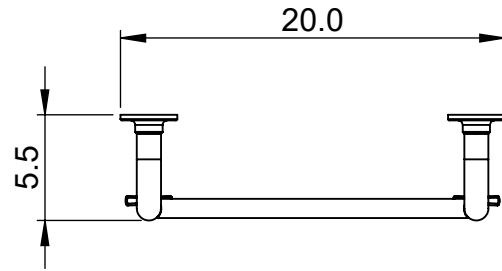

# EUC4A-32.0x20.0

Height: 32.0  
Width: 20.0  
Depth: 5.5  
Weight HO: kg  
EO: kg

Tube  $\phi$ : 1.25 + 1.0  
Pipe Centres: 17.0  
Elec. element if specified: N/A  
Output @ 50°C  $\Delta$ T Watts: 125  
BTUs: 427

All dimensions in inches

Manufactured from ISO/CEN CuZn36As (BS CZ126) brass tube

Vogue UK Ltd. reserve the right to alter specifications without prior notice.  
ALL MEASUREMENTS ARE NOMINAL DIMENSIONS ONLY, AND ARE NOT BINDING.