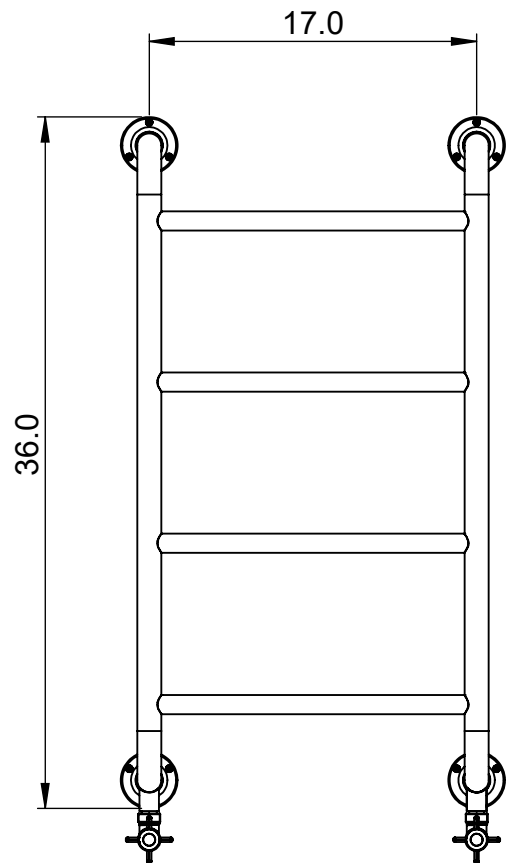

# EUC4B-36.0x20.0

Height: 36.0  
Width: 20.0  
Depth: 5.5  
Weight HO: kg  
EO: kg

Tube  $\phi$ : 1.25 + 1.0  
Pipe Centres: 17.0  
Elec. element if specified: N/A  
Output @ 50°C  $\Delta$ T Watts: 152  
BTUs: 519

All dimensions in inches

Manufactured from ISO/CEN CuZn36As (BS CZ126) brass tube

Vogue UK Ltd. reserve the right to alter specifications without prior notice.  
ALL MEASUREMENTS ARE NOMINAL DIMENSIONS ONLY, AND ARE NOT BINDING.