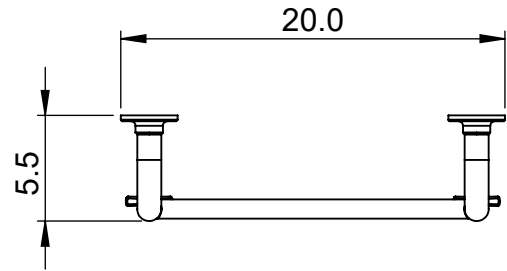

# EUC4B-36.0x20.0

Height: 36.0  
Width: 20.0  
Depth: 5.5  
Weight HO: kg  
EO: kg

Tube  $\phi$ : 1.25 + 1.0  
Pipe Centres: 17.0  
Elec. element if specified: N/A  
Output @ 50°C  $\Delta$ T Watts: 152  
BTUs: 519

All dimensions in inches

Manufactured from ISO/CEN CuZn36As (BS CZ126) brass tube

Vogue UK Ltd. reserve the right to alter specifications without prior notice.  
ALL MEASUREMENTS ARE NOMINAL DIMENSIONS ONLY, AND ARE NOT BINDING.