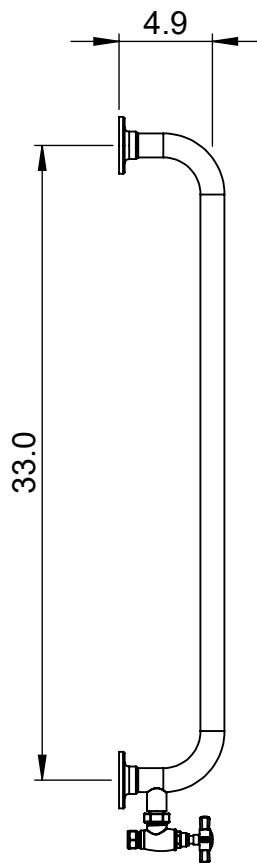

# EUC4B-36.0x20.0

Height: 36.0  
Width: 20.0  
Depth: 5.5  
Weight HO: kg  
EO: kg

Tube  $\phi$ : 1.25 + 1.0  
Pipe Centres: 17.0  
Elec. element if specified: N/A  
Output @ 50°C  $\Delta$ T Watts: 152  
BTUs: 519

All dimensions in inches

Manufactured from ISO/CEN CuZn36As (BS CZ126) brass tube

Vogue UK Ltd. reserve the right to alter specifications without prior notice.  
ALL MEASUREMENTS ARE NOMINAL DIMENSIONS ONLY, AND ARE NOT BINDING.