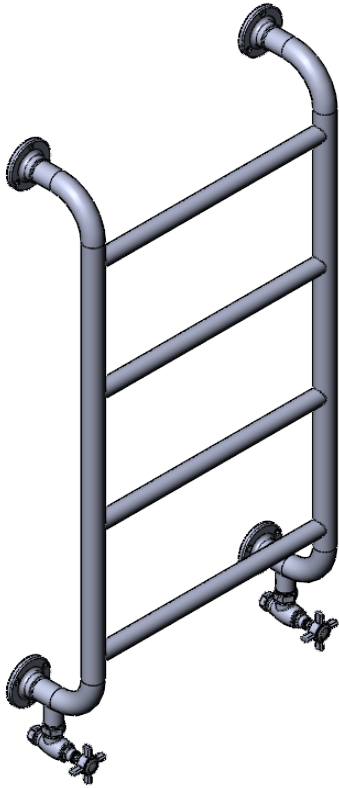

# EUC4B-36.0x20.0

Height: 36.0  
Width: 20.0  
Depth: 5.5  
Weight HO: kg  
EO: kg

Tube  $\phi$ : 1.25 + 1.0  
Pipe Centres: 17.0  
Elec. element if specified: N/A  
Output @ 50°C  $\Delta$ T Watts: 152  
BTUs: 519

All dimensions in inches

Manufactured from ISO/CEN CuZn36As (BS CZ126) brass tube

Vogue UK Ltd. reserve the right to alter specifications without prior notice.  
ALL MEASUREMENTS ARE NOMINAL DIMENSIONS ONLY, AND ARE NOT BINDING.