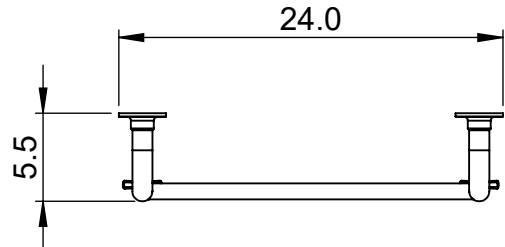

# EUC4C-48.0x24.0

Height: 48.0  
Width: 24.0  
Depth: 5.5  
Weight HO: kg  
EO: kg

Tube  $\phi$ : 1.25 + 1.0  
Pipe Centres: 21.0  
Elec. element if specified: N/A  
Output @ 50°C  $\Delta$ T Watts: 217  
BTUs: 740

All dimensions in inches

Manufactured from ISO/CEN CuZn36As (BS CZ126) brass tube

Vogue UK Ltd. reserve the right to alter specifications without prior notice.  
ALL MEASUREMENTS ARE NOMINAL DIMENSIONS ONLY, AND ARE NOT BINDING.