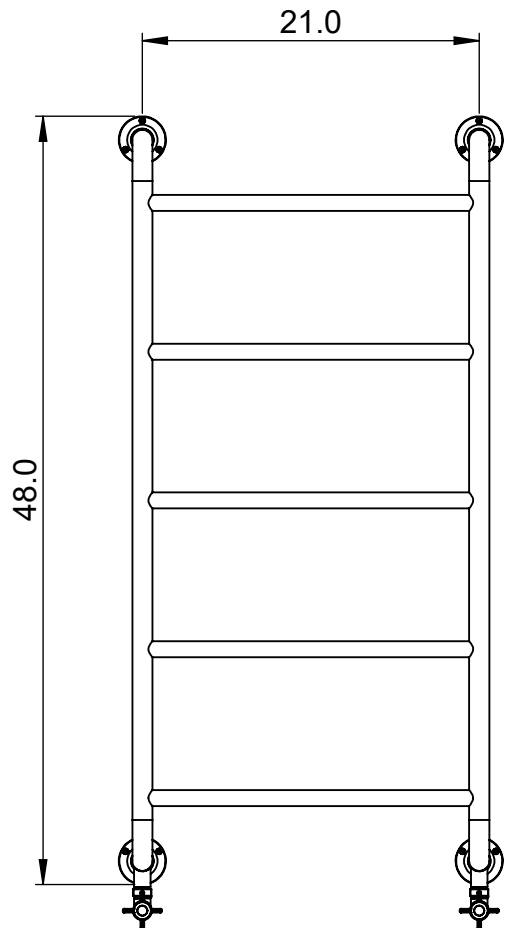

# EUC4C-48.0x24.0

Height: 48.0  
Width: 24.0  
Depth: 5.5  
Weight HO: kg  
EO: kg

Tube  $\phi$ : 1.25 + 1.0  
Pipe Centres: 21.0  
Elec. element if specified: N/A  
Output @ 50°C  $\Delta$ T Watts: 217  
BTUs: 740

All dimensions in inches

Manufactured from ISO/CEN CuZn36As (BS CZ126) brass tube

Vogue UK Ltd. reserve the right to alter specifications without prior notice.  
ALL MEASUREMENTS ARE NOMINAL DIMENSIONS ONLY, AND ARE NOT BINDING.