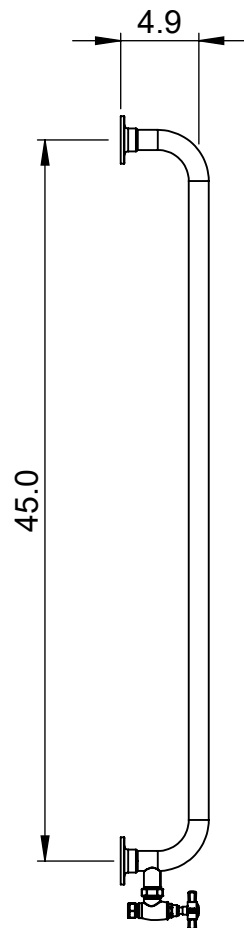

# EUC4C-48.0x24.0

Height: 48.0  
Width: 24.0  
Depth: 5.5  
Weight HO: kg  
EO: kg

Tube  $\phi$ : 1.25 + 1.0  
Pipe Centres: 21.0  
Elec. element if specified: N/A  
Output @ 50°C  $\Delta$ T Watts: 217  
BTUs: 740

All dimensions in inches

Manufactured from ISO/CEN CuZn36As (BS CZ126) brass tube

Vogue UK Ltd. reserve the right to alter specifications without prior notice.  
ALL MEASUREMENTS ARE NOMINAL DIMENSIONS ONLY, AND ARE NOT BINDING.