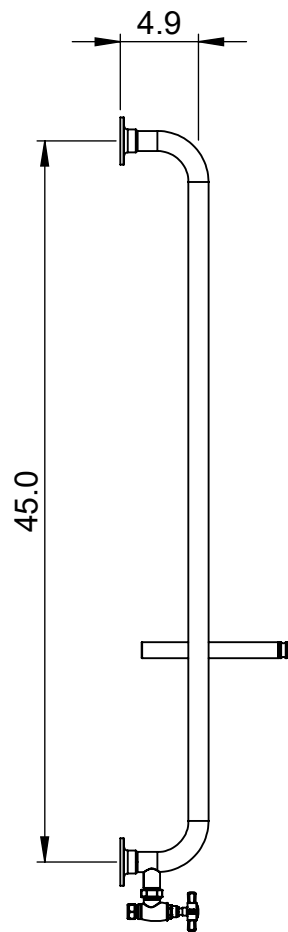

EUC4D-48.0x24.0

Height: 48.0
Width: 24.0
Depth: 5.5
Weight HO: kg
EO: kg

Tube ϕ : 1.25 + 1.0
Pipe Centres: 22.0
Elec. element if specified: N/A
Output @ 50°C Δ T Watts: 217
BTUs: 240

All dimensions in inches

Manufactured from ISO/CEN CuZn36As (BS CZ126) brass tube

Vogue UK Ltd. reserve the right to alter specifications without prior notice.
ALL MEASUREMENTS ARE NOMINAL DIMENSIONS ONLY, AND ARE NOT BINDING.