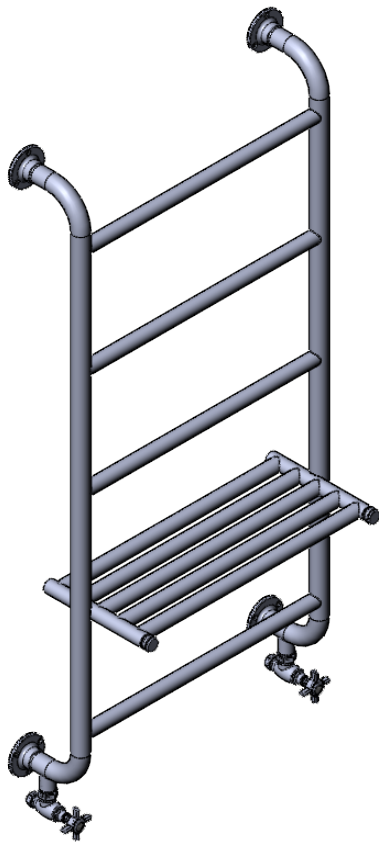

EUC4D-48.0x24.0

Height: 48.0
Width: 24.0
Depth: 5.5
Weight HO: kg
EO: kg

Tube ϕ : 1.25 + 1.0
Pipe Centres: 22.0
Elec. element if specified: N/A
Output @ 50°C Δ T Watts: 217
BTUs: 240

All dimensions in inches

Manufactured from ISO/CEN CuZn36As (BS CZ126) brass tube

Vogue UK Ltd. reserve the right to alter specifications without prior notice.
ALL MEASUREMENTS ARE NOMINAL DIMENSIONS ONLY, AND ARE NOT BINDING.