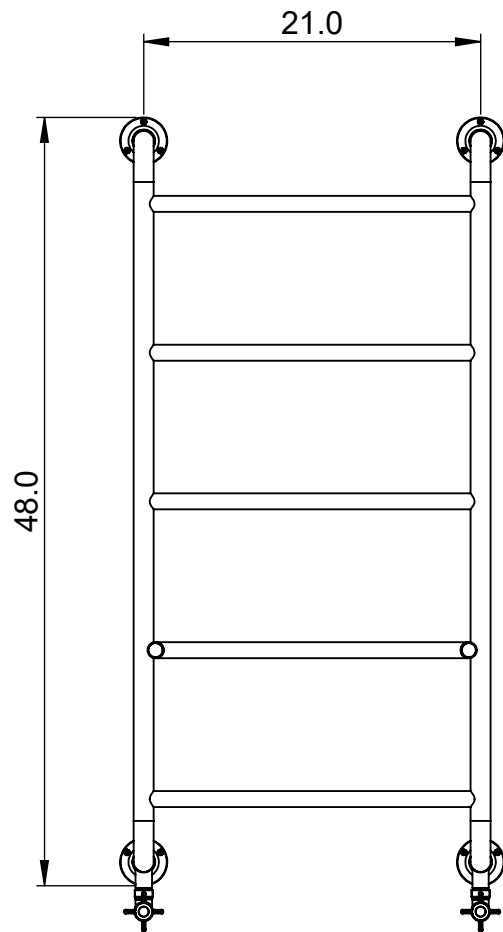

EUC4D-48.0x24.0

Height: 48.0
Width: 24.0
Depth: 5.5
Weight HO: kg
EO: kg

Tube ϕ : 1.25 + 1.0
Pipe Centres: 22.0
Elec. element if specified: N/A
Output @ 50°C Δ T Watts: 217
BTUs: 240

All dimensions in inches

Manufactured from ISO/CEN CuZn36As (BS CZ126) brass tube

Vogue UK Ltd. reserve the right to alter specifications without prior notice.
ALL MEASUREMENTS ARE NOMINAL DIMENSIONS ONLY, AND ARE NOT BINDING.