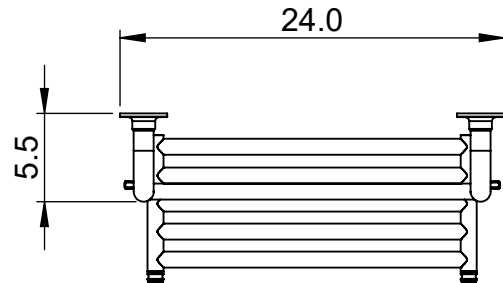

EUC4D-48.0x24.0

Height: 48.0
Width: 24.0
Depth: 5.5
Weight HO: kg
EO: kg

Tube ϕ : 1.25 + 1.0
Pipe Centres: 22.0
Elec. element if specified: N/A
Output @ 50°C Δ T Watts: 217
BTUs: 240

All dimensions in inches

Manufactured from ISO/CEN CuZn36As (BS CZ126) brass tube

Vogue UK Ltd. reserve the right to alter specifications without prior notice.
ALL MEASUREMENTS ARE NOMINAL DIMENSIONS ONLY, AND ARE NOT BINDING.