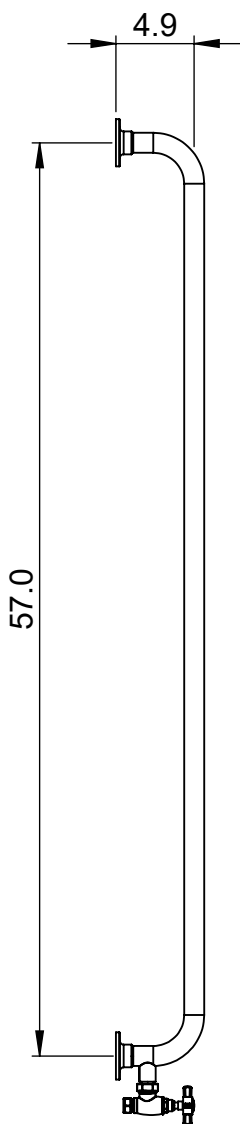

EUC4E-60.0x20.0

Height: 60.0
Width: 20.0
Depth: 5.5
Weight HO: kg
EO: kg

Tube ϕ : 1.25 + 1.0
Pipe Centres: 17.0
Elec. element if specified: N/A
Output @ 50°C Δ T Watts: 248
BTUs: 846

All dimensions in inches

Manufactured from ISO/CEN CuZn36As (BS CZ126) brass tube

Vogue UK Ltd. reserve the right to alter specifications without prior notice.
ALL MEASUREMENTS ARE NOMINAL DIMENSIONS ONLY, AND ARE NOT BINDING.