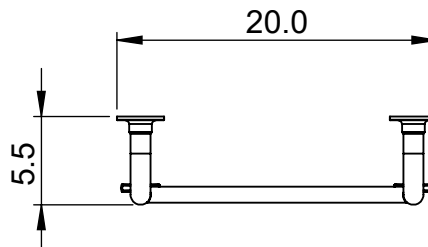

EUC4E-60.0x20.0

Height: 60.0
Width: 20.0
Depth: 5.5
Weight HO: kg
EO: kg

Tube ϕ : 1.25 + 1.0
Pipe Centres: 17.0
Elec. element if specified: N/A
Output @ 50°C Δ T Watts: 248
BTUs: 846

All dimensions in inches

Manufactured from ISO/CEN CuZn36As (BS CZ126) brass tube

Vogue UK Ltd. reserve the right to alter specifications without prior notice.
ALL MEASUREMENTS ARE NOMINAL DIMENSIONS ONLY, AND ARE NOT BINDING.