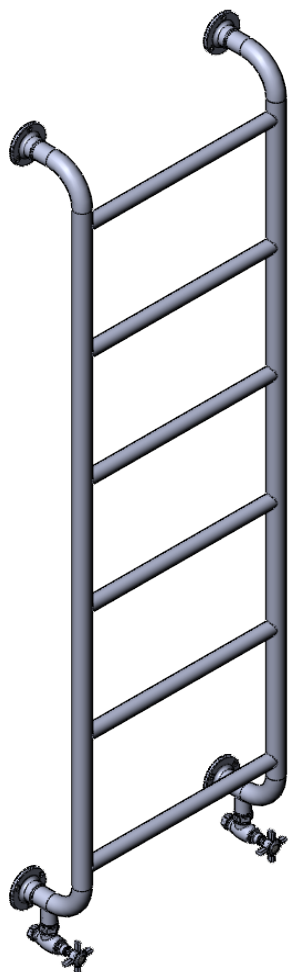

EUC4E-60.0x20.0

Height: 60.0
Width: 20.0
Depth: 5.5
Weight HO: kg
EO: kg

Tube ϕ : 1.25 + 1.0
Pipe Centres: 17.0
Elec. element if specified: N/A
Output @ 50°C Δ T Watts: 248
BTUs: 846

All dimensions in inches

Manufactured from ISO/CEN CuZn36As (BS CZ126) brass tube

Vogue UK Ltd. reserve the right to alter specifications without prior notice.
ALL MEASUREMENTS ARE NOMINAL DIMENSIONS ONLY, AND ARE NOT BINDING.