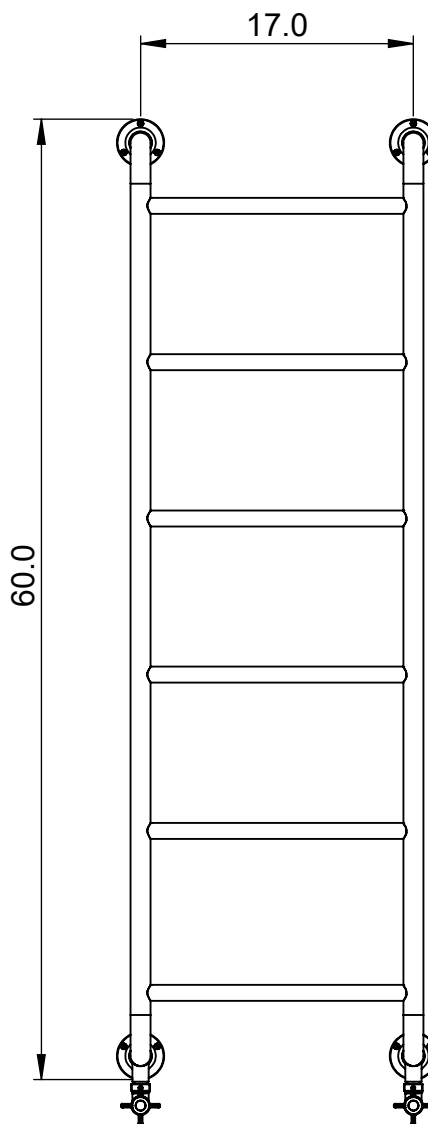

EUC4E-60.0x20.0

Height: 60.0
Width: 20.0
Depth: 5.5
Weight HO: kg
EO: kg

Tube ϕ : 1.25 + 1.0
Pipe Centres: 17.0
Elec. element if specified: N/A
Output @ 50°C Δ T Watts: 248
BTUs: 846

All dimensions in inches

Manufactured from ISO/CEN CuZn36As (BS CZ126) brass tube

Vogue UK Ltd. reserve the right to alter specifications without prior notice.
ALL MEASUREMENTS ARE NOMINAL DIMENSIONS ONLY, AND ARE NOT BINDING.