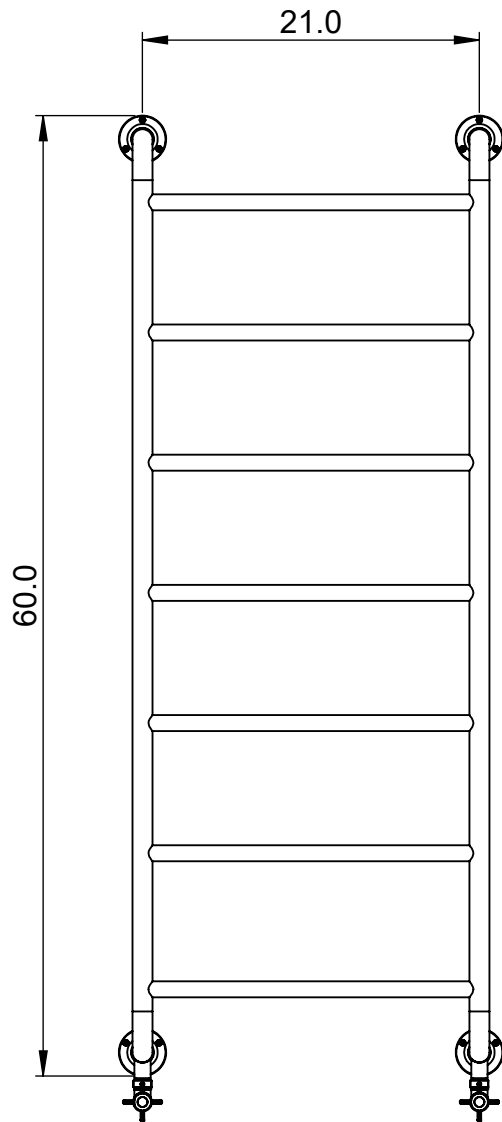

# EUC4F-60.0x24.0

Height: 60.0  
Width: 24.0  
Depth: 5.5  
Weight HO: kg  
EO: kg

Tube  $\phi$ : 1.25 + 1.0  
Pipe Centres: 21.0  
Elec. element if specified: N/A  
Output @ 50°C  $\Delta$ T Watts: 289  
BTUs: 986

All dimensions in inches

Manufactured from ISO/CEN CuZn36As (BS CZ126) brass tube

Vogue UK Ltd. reserve the right to alter specifications without prior notice.  
ALL MEASUREMENTS ARE NOMINAL DIMENSIONS ONLY, AND ARE NOT BINDING.