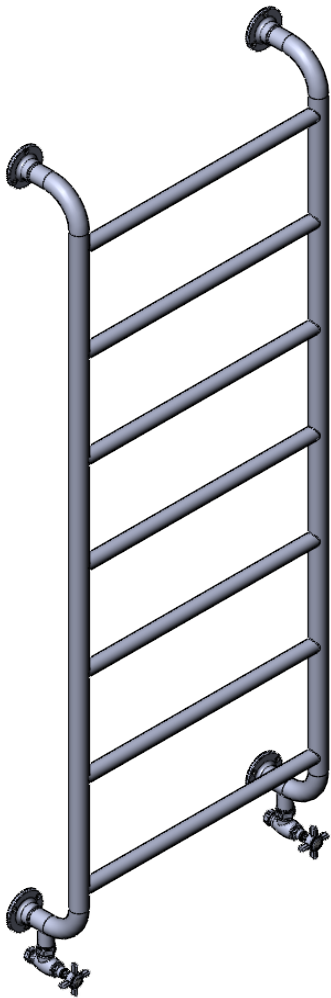

# EUC4F-60.0x24.0

Height: 60.0  
Width: 24.0  
Depth: 5.5  
Weight HO: kg  
EO: kg

Tube  $\phi$ : 1.25 + 1.0  
Pipe Centres: 21.0  
Elec. element if specified: N/A  
Output @ 50°C  $\Delta$ T Watts: 289  
BTUs: 986

All dimensions in inches

Manufactured from ISO/CEN CuZn36As (BS CZ126) brass tube

Vogue UK Ltd. reserve the right to alter specifications without prior notice.  
ALL MEASUREMENTS ARE NOMINAL DIMENSIONS ONLY, AND ARE NOT BINDING.