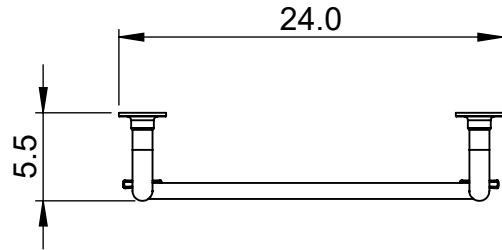

# EUC4F-60.0x24.0

Height: 60.0  
Width: 24.0  
Depth: 5.5  
Weight HO: kg  
EO: kg

Tube  $\phi$ : 1.25 + 1.0  
Pipe Centres: 21.0  
Elec. element if specified: N/A  
Output @ 50°C  $\Delta$ T Watts: 289  
BTUs: 986

All dimensions in inches

Manufactured from ISO/CEN CuZn36As (BS CZ126) brass tube

Vogue UK Ltd. reserve the right to alter specifications without prior notice.  
ALL MEASUREMENTS ARE NOMINAL DIMENSIONS ONLY, AND ARE NOT BINDING.