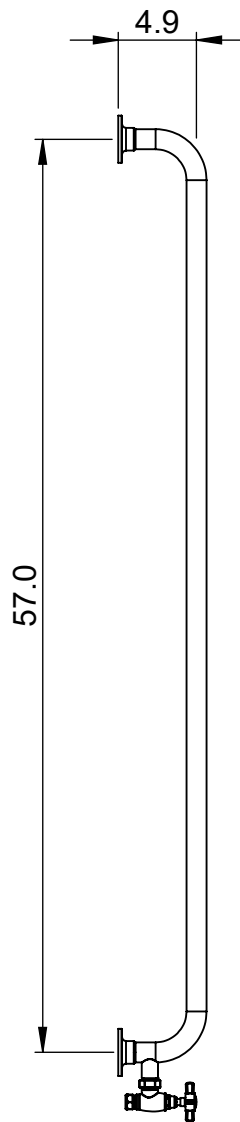

# EUC4F-60.0x24.0

Height: 60.0  
Width: 24.0  
Depth: 5.5  
Weight HO: kg  
EO: kg

Tube  $\phi$ : 1.25 + 1.0  
Pipe Centres: 21.0  
Elec. element if specified: N/A  
Output @ 50°C  $\Delta$ T Watts: 289  
BTUs: 986

All dimensions in inches

Manufactured from ISO/CEN CuZn36As (BS CZ126) brass tube

Vogue UK Ltd. reserve the right to alter specifications without prior notice.  
ALL MEASUREMENTS ARE NOMINAL DIMENSIONS ONLY, AND ARE NOT BINDING.