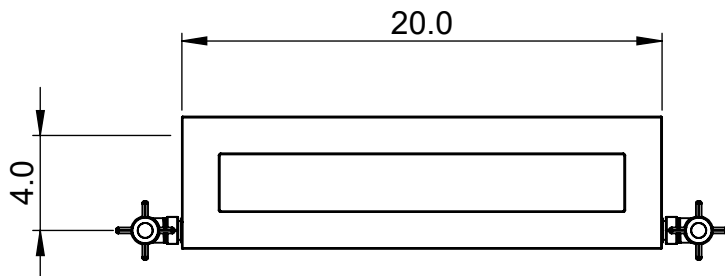

EUC6A-5.5x20.0

Height: 5.5

Width: 20.0

Depth: 3.5

Weight HO: kg

EO: kg

Tube ϕ : 1.57sq

Pipe Centres: N/A

Elec. element if specified: N/A

Output @ 50°C Δ T Watts: 78

BTUs: 266

All dimensions in inches

Manufactured from 1.4301/X5CrNi18-10 Stainless Steel

Vogue UK Ltd. reserve the right to alter specifications without prior notice.
ALL MEASUREMENTS ARE NOMINAL DIMENSIONS ONLY, AND ARE NOT BINDING.