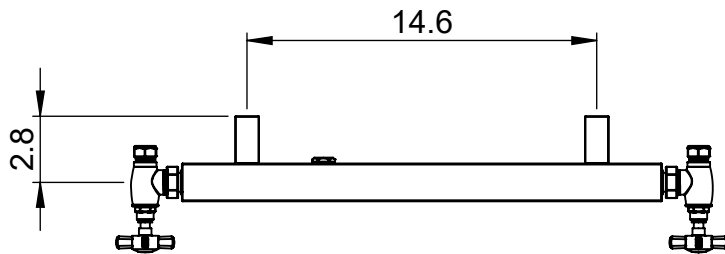

EUC6A-5.5x20.0

Height: 5.5

Width: 20.0

Depth: 3.5

Weight HO: kg

EO: kg

Tube ϕ : 1.57sq

Pipe Centres: N/A

Elec. element if specified: N/A

Output @ 50°C Δ T Watts: 78

BTUs: 266

All dimensions in inches

Manufactured from 1.4301/X5CrNi18-10 Stainless Steel

Vogue UK Ltd. reserve the right to alter specifications without prior notice.
ALL MEASUREMENTS ARE NOMINAL DIMENSIONS ONLY, AND ARE NOT BINDING.