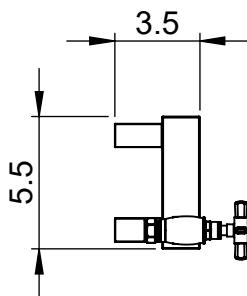

EUC6A-5.5x20.0

Height: 5.5

Width: 20.0

Depth: 3.5

Weight HO: kg

EO: kg

Tube ϕ : 1.57sq

Pipe Centres: N/A

Elec. element if specified: N/A

Output @ 50°C Δ T Watts: 78

BTUs: 266

All dimensions in inches

Manufactured from 1.4301/X5CrNi18-10 Stainless Steel

Vogue UK Ltd. reserve the right to alter specifications without prior notice.
ALL MEASUREMENTS ARE NOMINAL DIMENSIONS ONLY, AND ARE NOT BINDING.