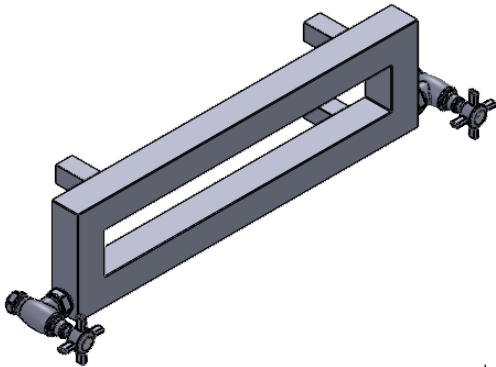

EUC6A-5.5x20.0

Height: 5.5

Width: 20.0

Depth: 3.5

Weight HO: kg

EO: kg

Tube ϕ : 1.57sq

Pipe Centres: N/A

Elec. element if specified: N/A

Output @ 50°C Δ T Watts: 78

BTUs: 266

All dimensions in inches

Manufactured from 1.4301/X5CrNi18-10 Stainless Steel

Vogue UK Ltd. reserve the right to alter specifications without prior notice.
ALL MEASUREMENTS ARE NOMINAL DIMENSIONS ONLY, AND ARE NOT BINDING.