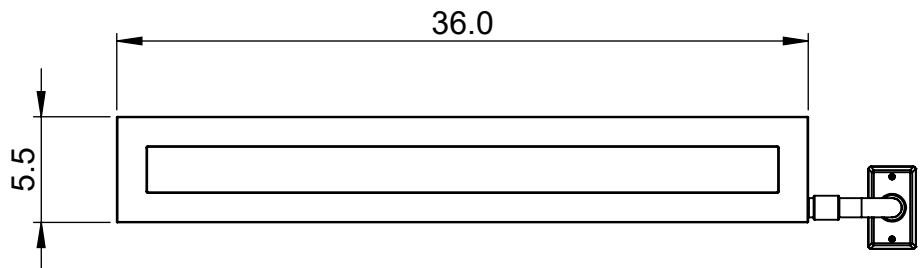

# EUC6B-5.5x36.0

Height: 5.5

Width: 36.0

Depth: 3.5

Weight HO: kg

EO: kg

Tube  $\phi$ : 1.57sq

Pipe Centres: N/A

Elec. element if specified: 100

Output @ 50°C  $\Delta$ T Watts: N/A

BTUs: N/A

All dimensions in inches

Manufactured from 1.4301/X5CrNi18-10 Stainless Steel

Vogue UK Ltd. reserve the right to alter specifications without prior notice.  
ALL MEASUREMENTS ARE NOMINAL DIMENSIONS ONLY, AND ARE NOT BINDING.