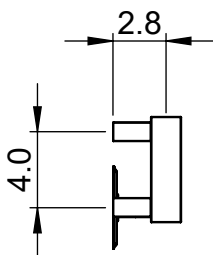

# EUC6B-5.5x36.0

Height: 5.5

Width: 36.0

Depth: 3.5

Weight HO: kg

EO: kg

Tube  $\phi$ : 1.57sq

Pipe Centres: N/A

Elec. element if specified: 100

Output @ 50°C  $\Delta$ T Watts: N/A

BTUs: N/A

All dimensions in inches

Manufactured from 1.4301/X5CrNi18-10 Stainless Steel

Vogue UK Ltd. reserve the right to alter specifications without prior notice.  
ALL MEASUREMENTS ARE NOMINAL DIMENSIONS ONLY, AND ARE NOT BINDING.