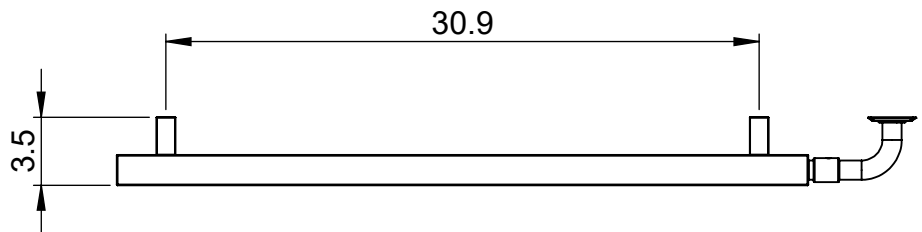

# EUC6B-5.5x36.0

Height: 5.5

Width: 36.0

Depth: 3.5

Weight HO: kg

EO: kg

Tube  $\phi$ : 1.57sq

Pipe Centres: N/A

Elec. element if specified: 100

Output @ 50°C  $\Delta$ T Watts: N/A

BTUs: N/A

All dimensions in inches

Manufactured from 1.4301/X5CrNi18-10 Stainless Steel

Vogue UK Ltd. reserve the right to alter specifications without prior notice.  
ALL MEASUREMENTS ARE NOMINAL DIMENSIONS ONLY, AND ARE NOT BINDING.