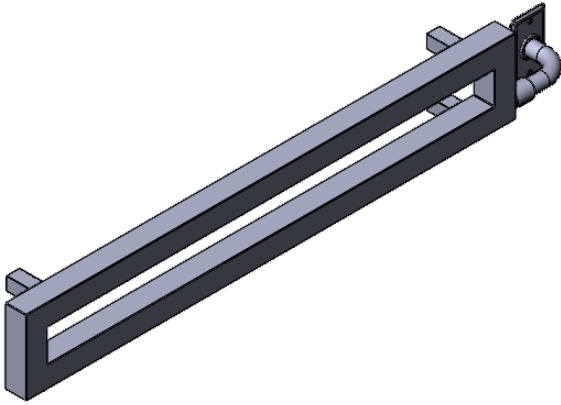

# EUC6B-5.5x36.0

Height: 5.5

Width: 36.0

Depth: 3.5

Weight HO: kg

EO: kg

Tube  $\phi$ : 1.57sq

Pipe Centres: N/A

Elec. element if specified: 100

Output @ 50°C  $\Delta$ T Watts: N/A

BTUs: N/A

All dimensions in inches

Manufactured from 1.4301/X5CrNi18-10 Stainless Steel

Vogue UK Ltd. reserve the right to alter specifications without prior notice.  
ALL MEASUREMENTS ARE NOMINAL DIMENSIONS ONLY, AND ARE NOT BINDING.