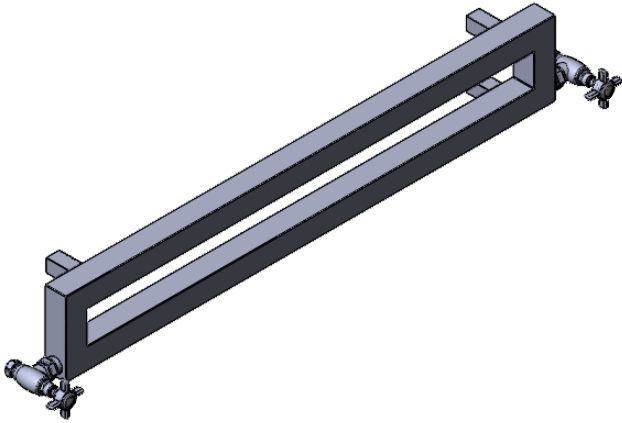

EUC6B-5.5x36.0

Height: 5.5

Width: 36.0

Depth: 3.5

Weight HO: kg

EO: kg

Tube ϕ : 1.57sq

Pipe Centres: N/A

Elec. element if specified: N/A

Output @ 50°C Δ T Watts: 126

BTUs: 430

All dimensions in inches

Manufactured from 1.4301/X5CrNi18-10 Stainless Steel

Vogue UK Ltd. reserve the right to alter specifications without prior notice.
ALL MEASUREMENTS ARE NOMINAL DIMENSIONS ONLY, AND ARE NOT BINDING.