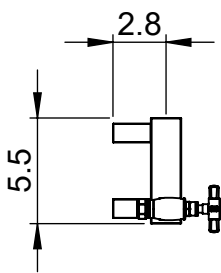

EUC6B-5.5x36.0

Height: 5.5

Width: 36.0

Depth: 3.5

Weight HO: kg

EO: kg

Tube ϕ : 1.57sq

Pipe Centres: N/A

Elec. element if specified: N/A

Output @ 50°C Δ T Watts: 126

BTUs: 430

All dimensions in inches

Manufactured from 1.4301/X5CrNi18-10 Stainless Steel

Vogue UK Ltd. reserve the right to alter specifications without prior notice.
ALL MEASUREMENTS ARE NOMINAL DIMENSIONS ONLY, AND ARE NOT BINDING.