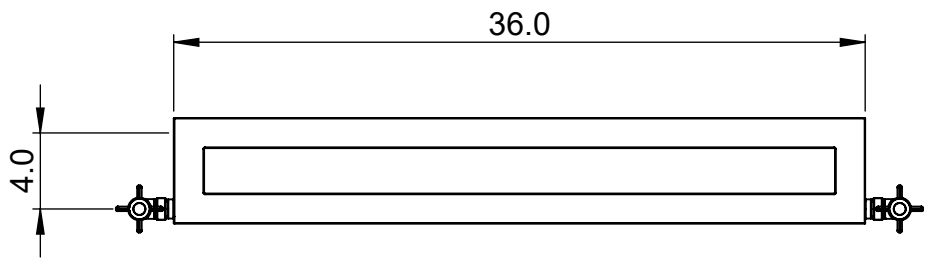

EUC6B-5.5x36.0

Height: 5.5

Width: 36.0

Depth: 3.5

Weight HO: kg

EO: kg

Tube ϕ : 1.57sq

Pipe Centres: N/A

Elec. element if specified: N/A

Output @ 50°C Δ T Watts: 126

BTUs: 430

All dimensions in inches

Manufactured from 1.4301/X5CrNi18-10 Stainless Steel

Vogue UK Ltd. reserve the right to alter specifications without prior notice.
ALL MEASUREMENTS ARE NOMINAL DIMENSIONS ONLY, AND ARE NOT BINDING.