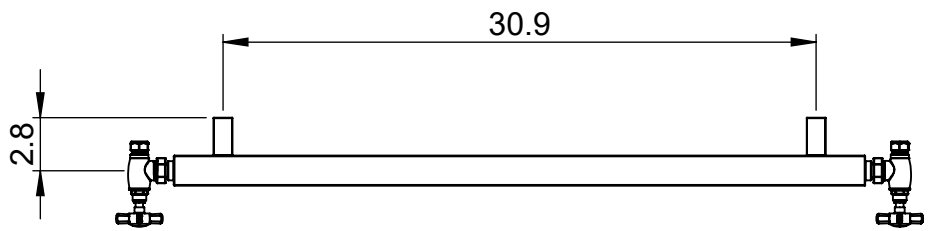

EUC6B-5.5x36.0

Height: 5.5

Width: 36.0

Depth: 3.5

Weight HO: kg

EO: kg

Tube ϕ : 1.57sq

Pipe Centres: N/A

Elec. element if specified: N/A

Output @ 50°C Δ T Watts: 126

BTUs: 430

All dimensions in inches

Manufactured from 1.4301/X5CrNi18-10 Stainless Steel

Vogue UK Ltd. reserve the right to alter specifications without prior notice.
ALL MEASUREMENTS ARE NOMINAL DIMENSIONS ONLY, AND ARE NOT BINDING.