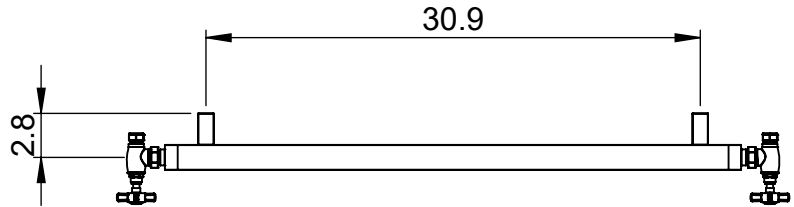

EUC6B-5.5x36.0 Rad

Height: 5.5
Width: 36.0
Depth: 3.5
Weight HO: kg
EO: kg

Tube ϕ : 1.57sq
Pipe Centres: N/A
Elec. element if specified: N/A
Output @ 50°C Δ T Watts: 126
BTUs: 430

All dimensions in inches

Manufactured from 1.4301/X5CrNi18-10 Stainless Steel

Vogue UK Ltd. reserve the right to alter specifications without prior notice.
ALL MEASUREMENTS ARE NOMINAL DIMENSIONS ONLY, AND ARE NOT BINDING.

SCALE 1:20