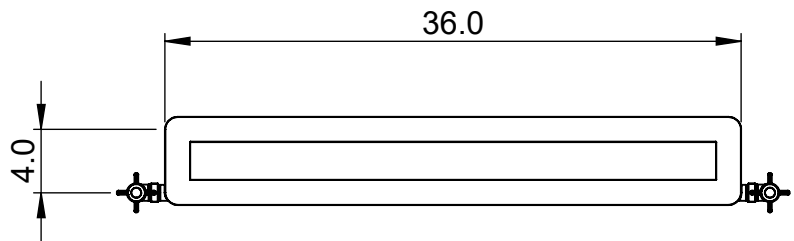

EUC6B-5.5x36.0 Rad

Height: 5.5
Width: 36.0
Depth: 3.5
Weight HO: kg
EO: kg

Tube ϕ : 1.57sq
Pipe Centres: N/A
Elec. element if specified: N/A
Output @ 50°C Δ T Watts: 126
BTUs: 430

All dimensions in inches

Manufactured from 1.4301/X5CrNi18-10 Stainless Steel

Vogue UK Ltd. reserve the right to alter specifications without prior notice.
ALL MEASUREMENTS ARE NOMINAL DIMENSIONS ONLY, AND ARE NOT BINDING.

SCALE 1:20