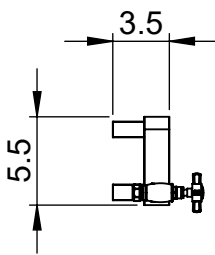

EUC6B-5.5x36.0 Rad

Height: 5.5
Width: 36.0
Depth: 3.5
Weight HO: kg
EO: kg

Tube ϕ : 1.57sq
Pipe Centres: N/A
Elec. element if specified: N/A
Output @ 50°C Δ T Watts: 126
BTUs: 430

All dimensions in inches

Manufactured from 1.4301/X5CrNi18-10 Stainless Steel

Vogue UK Ltd. reserve the right to alter specifications without prior notice.
ALL MEASUREMENTS ARE NOMINAL DIMENSIONS ONLY, AND ARE NOT BINDING.

SCALE 1:20