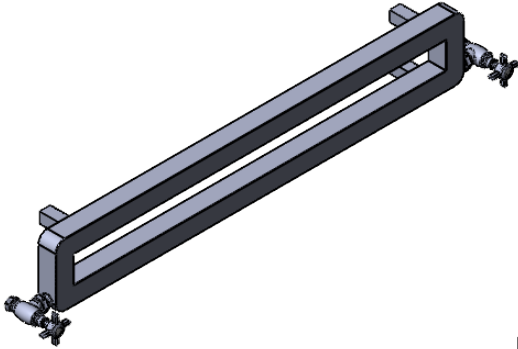

EUC6B-5.5x36.0 Rad

Height: 5.5
Width: 36.0
Depth: 3.5
Weight HO: kg
EO: kg

Tube ϕ : 1.57sq
Pipe Centres: N/A
Elec. element if specified: N/A
Output @ 50°C Δ T Watts: 126
BTUs: 430

All dimensions in inches

Manufactured from 1.4301/X5CrNi18-10 Stainless Steel

Vogue UK Ltd. reserve the right to alter specifications without prior notice.
ALL MEASUREMENTS ARE NOMINAL DIMENSIONS ONLY, AND ARE NOT BINDING.

SCALE 1:20