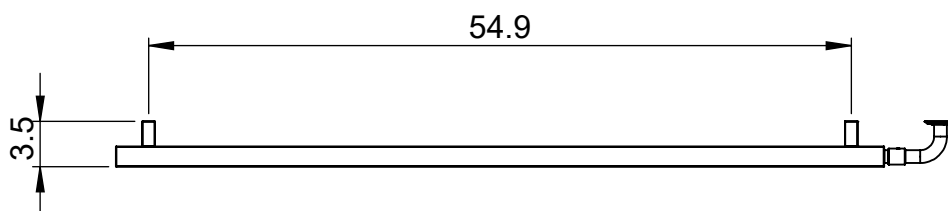

EUC6C-5.5x60.0

Height: 5.5

Width: 60.0

Depth: 3.5

Weight HO: kg

EO: kg

Tube ϕ : 1.57sq

Pipe Centres: N/A

Elec. element if specified: 125

Output @ 50°C Δ T Watts: N/A

BTUs: N/A

All dimensions in inches

Manufactured from 1.4301/X5CrNi18-10 Stainless Steel

Vogue UK Ltd. reserve the right to alter specifications without prior notice.
ALL MEASUREMENTS ARE NOMINAL DIMENSIONS ONLY, AND ARE NOT BINDING.