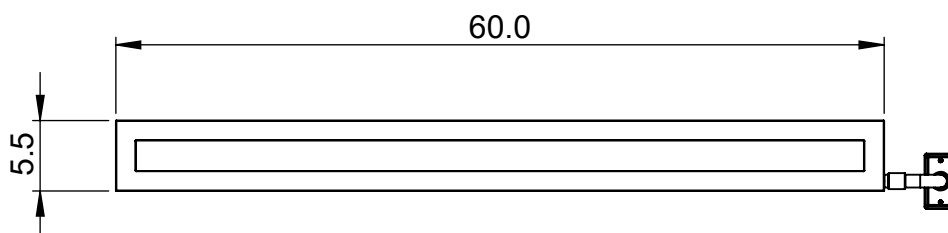

EUC6C-5.5x60.0

Height: 5.5

Width: 60.0

Depth: 3.5

Weight HO: kg

EO: kg

Tube ϕ : 1.57sq

Pipe Centres: N/A

Elec. element if specified: 125

Output @ 50°C Δ T Watts: N/A

BTUs: N/A

All dimensions in inches

Manufactured from 1.4301/X5CrNi18-10 Stainless Steel

Vogue UK Ltd. reserve the right to alter specifications without prior notice.
ALL MEASUREMENTS ARE NOMINAL DIMENSIONS ONLY, AND ARE NOT BINDING.