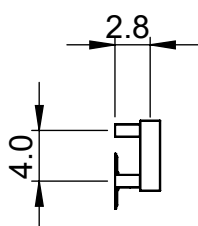

EUC6C-5.5x60.0

Height: 5.5

Width: 60.0

Depth: 3.5

Weight HO: kg

EO: kg

Tube ϕ : 1.57sq

Pipe Centres: N/A

Elec. element if specified: 125

Output @ 50°C Δ T Watts: N/A

BTUs: N/A

All dimensions in inches

Manufactured from 1.4301/X5CrNi18-10 Stainless Steel

Vogue UK Ltd. reserve the right to alter specifications without prior notice.
ALL MEASUREMENTS ARE NOMINAL DIMENSIONS ONLY, AND ARE NOT BINDING.