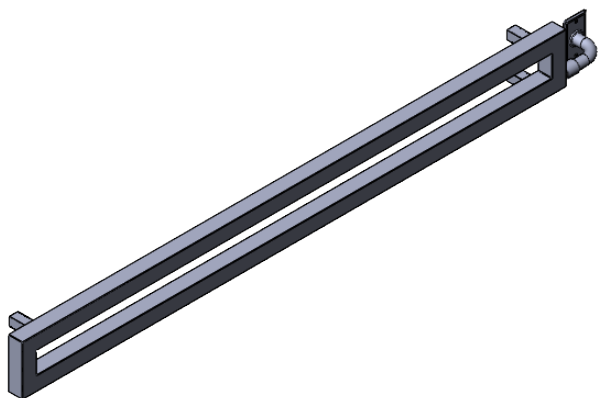

EUC6C-5.5x60.0

Height: 5.5

Width: 60.0

Depth: 3.5

Weight HO: kg

EO: kg

Tube ϕ : 1.57sq

Pipe Centres: N/A

Elec. element if specified: 125

Output @ 50°C Δ T Watts: N/A

BTUs: N/A

All dimensions in inches

Manufactured from 1.4301/X5CrNi18-10 Stainless Steel

Vogue UK Ltd. reserve the right to alter specifications without prior notice.
ALL MEASUREMENTS ARE NOMINAL DIMENSIONS ONLY, AND ARE NOT BINDING.