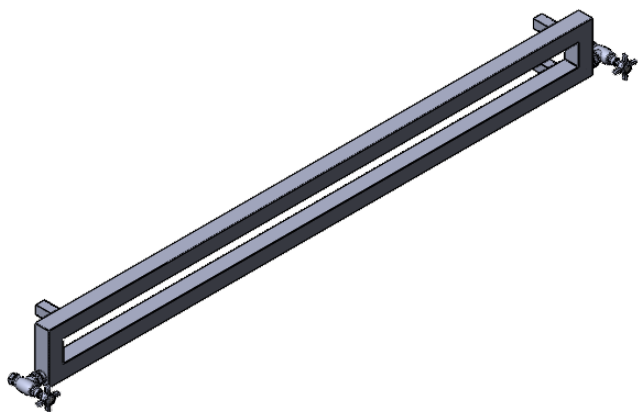

# EUC6C-5.5x60.0

Height: 5.5

Width: 60.0

Depth: 3.5

Weight HO: kg

EO: kg

Tube  $\phi$ : 1.57sq

Pipe Centres: N/A

Elec. element if specified: N/A

Output @ 50°C  $\Delta$ T Watts: 199

BTUs: 679

All dimensions in inches

Manufactured from 1.4301/X5CrNi18-10 Stainless Steel

Vogue UK Ltd. reserve the right to alter specifications without prior notice.  
ALL MEASUREMENTS ARE NOMINAL DIMENSIONS ONLY, AND ARE NOT BINDING.