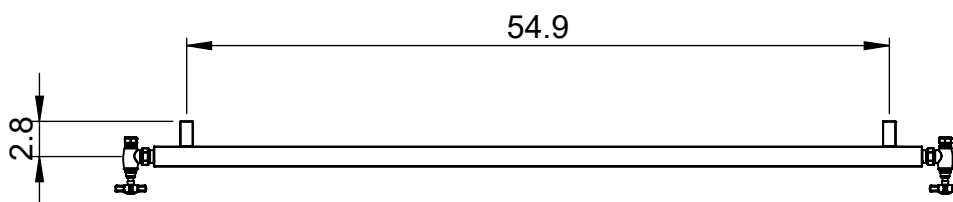

# EUC6C-5.5x60.0

Height: 5.5

Width: 60.0

Depth: 3.5

Weight HO: kg

EO: kg

Tube  $\phi$ : 1.57sq

Pipe Centres: N/A

Elec. element if specified: N/A

Output @ 50°C  $\Delta$ T Watts: 199

BTUs: 679

All dimensions in inches

Manufactured from 1.4301/X5CrNi18-10 Stainless Steel

Vogue UK Ltd. reserve the right to alter specifications without prior notice.  
ALL MEASUREMENTS ARE NOMINAL DIMENSIONS ONLY, AND ARE NOT BINDING.