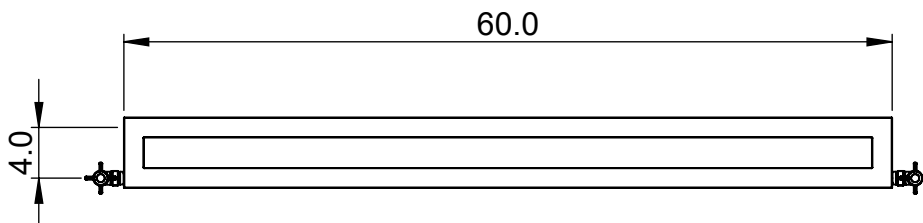

# EUC6C-5.5x60.0

Height: 5.5

Width: 60.0

Depth: 3.5

Weight HO: kg

EO: kg

Tube  $\phi$ : 1.57sq

Pipe Centres: N/A

Elec. element if specified: N/A

Output @ 50°C  $\Delta$ T Watts: 199

BTUs: 679

All dimensions in inches

Manufactured from 1.4301/X5CrNi18-10 Stainless Steel

Vogue UK Ltd. reserve the right to alter specifications without prior notice.  
ALL MEASUREMENTS ARE NOMINAL DIMENSIONS ONLY, AND ARE NOT BINDING.