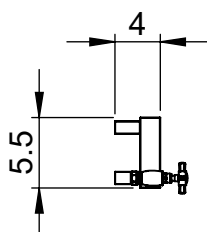

# EUC6C-5.5x60.0

Height: 5.5

Width: 60.0

Depth: 3.5

Weight HO: kg

EO: kg

Tube  $\phi$ : 1.57sq

Pipe Centres: N/A

Elec. element if specified: N/A

Output @ 50°C  $\Delta$ T Watts: 199

BTUs: 679

All dimensions in inches

Manufactured from 1.4301/X5CrNi18-10 Stainless Steel

Vogue UK Ltd. reserve the right to alter specifications without prior notice.  
ALL MEASUREMENTS ARE NOMINAL DIMENSIONS ONLY, AND ARE NOT BINDING.