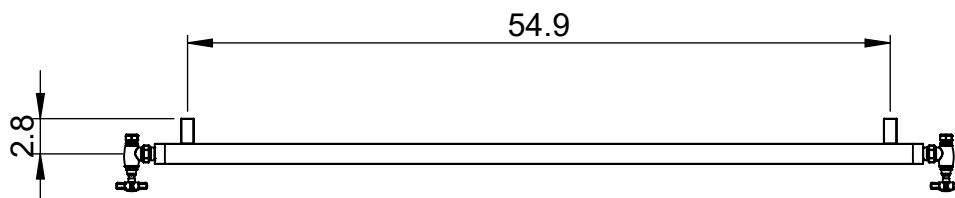

EUC6C-5.5x60.0 Rad

Height: 5.5

Width: 60.0

Depth: 3.5

Weight HO: kg

EO: kg

Tube ϕ : 1.57sq

Pipe Centres: N/A

Elec. element if specified: N/A

Output @ 50°C Δ T Watts: 199

BTUs: 679

All dimensions in inches

Manufactured from 1.4301/X5CrNi18-10 Stainless Steel

Vogue UK Ltd. reserve the right to alter specifications without prior notice.
ALL MEASUREMENTS ARE NOMINAL DIMENSIONS ONLY, AND ARE NOT BINDING.