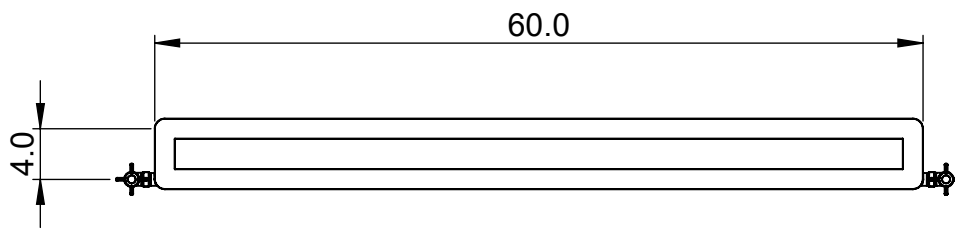

EUC6C-5.5x60.0 Rad

Height: 5.5

Width: 60.0

Depth: 3.5

Weight HO: kg

EO: kg

Tube ϕ : 1.57sq

Pipe Centres: N/A

Elec. element if specified: N/A

Output @ 50°C Δ T Watts: 199

BTUs: 679

All dimensions in inches

Manufactured from 1.4301/X5CrNi18-10 Stainless Steel

Vogue UK Ltd. reserve the right to alter specifications without prior notice.
ALL MEASUREMENTS ARE NOMINAL DIMENSIONS ONLY, AND ARE NOT BINDING.