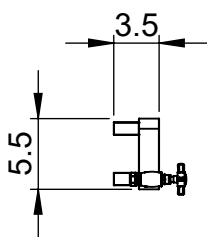

EUC6C-5.5x60.0 Rad

Height: 5.5

Width: 60.0

Depth: 3.5

Weight HO: kg

EO: kg

Tube ϕ : 1.57sq

Pipe Centres: N/A

Elec. element if specified: N/A

Output @ 50°C Δ T Watts: 199

BTUs: 679

All dimensions in inches

Manufactured from 1.4301/X5CrNi18-10 Stainless Steel

Vogue UK Ltd. reserve the right to alter specifications without prior notice.
ALL MEASUREMENTS ARE NOMINAL DIMENSIONS ONLY, AND ARE NOT BINDING.