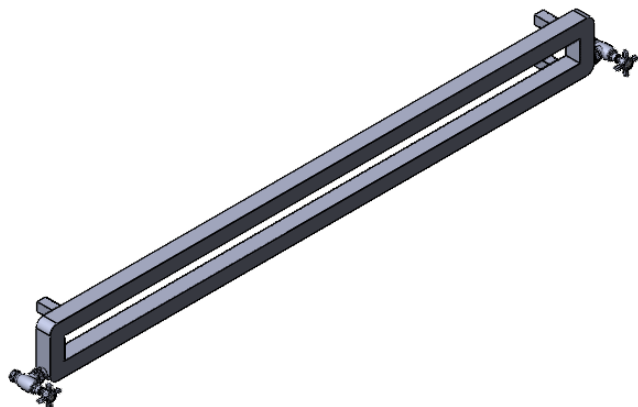

EUC6C-5.5x60.0 Rad

Height: 5.5

Width: 60.0

Depth: 3.5

Weight HO: kg

EO: kg

Tube ϕ : 1.57sq

Pipe Centres: N/A

Elec. element if specified: N/A

Output @ 50°C Δ T Watts: 199

BTUs: 679

All dimensions in inches

Manufactured from 1.4301/X5CrNi18-10 Stainless Steel

Vogue UK Ltd. reserve the right to alter specifications without prior notice.
ALL MEASUREMENTS ARE NOMINAL DIMENSIONS ONLY, AND ARE NOT BINDING.