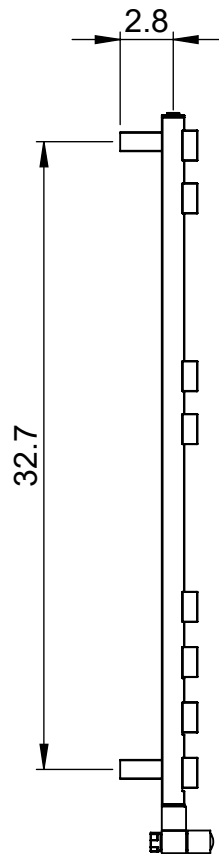

EUC7A-36.0x20.0

Height: 36.0

Width: 20.0

Depth: 4.0

Weight HO: 9.5 kg

EO: 13.5 kg

Tube ϕ : 1.18 + 1.57x0.79

Pipe Centres: 17.3

Elec. element if specified N/A

Output @ 50°C Δ T Watts: 264

BTUs: 901

All dimensions in inches

Manufactured from 1.4301/X5CrNi18-10 stainless steel

Vogue UK Ltd. reserve the right to alter specifications without prior notice.
ALL MEASUREMENTS ARE NOMINAL DIMENSIONS ONLY, AND ARE NOT BINDING.