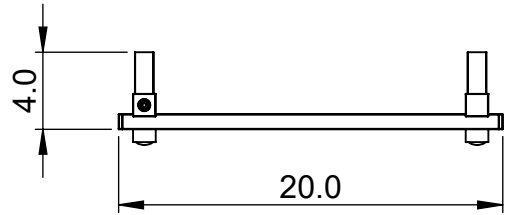

EUC7A-36.0x20.0

Height: 36.0

Width: 20.0

Depth: 4.0

Weight HO: 9.5 kg

EO: 13.5 kg

Tube ϕ : 1.18 + 1.57x0.79

Pipe Centres: 17.3

Elec. element if specified N/A

Output @ 50°C Δ T Watts: 264

BTUs: 901

All dimensions in inches

Manufactured from 1.4301/X5CrNi18-10 stainless steel

Vogue UK Ltd. reserve the right to alter specifications without prior notice.
ALL MEASUREMENTS ARE NOMINAL DIMENSIONS ONLY, AND ARE NOT BINDING.