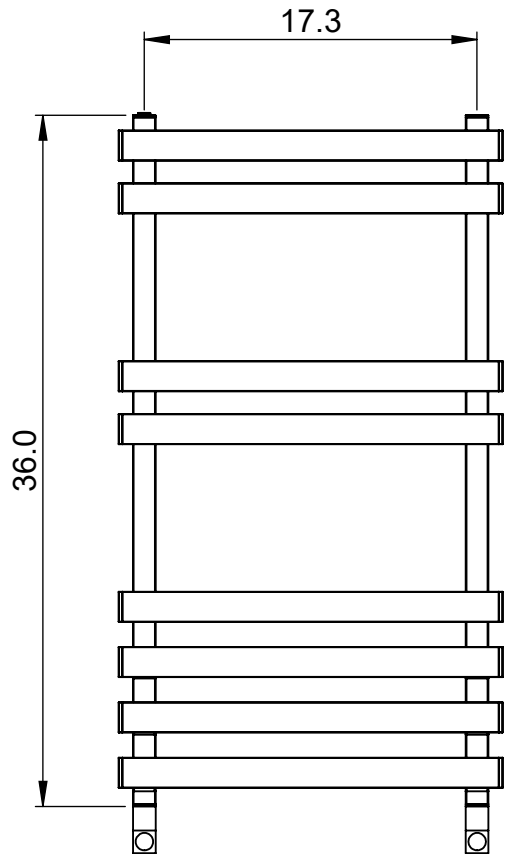

EUC7A-36.0x20.0

Height: 36.0

Width: 20.0

Depth: 4.0

Weight HO: 9.5 kg

EO: 13.5 kg

Tube ϕ : 1.18 + 1.57x0.79

Pipe Centres: 17.3

Elec. element if specified N/A

Output @ 50°C Δ T Watts: 264

BTUs: 901

All dimensions in inches

Manufactured from 1.4301/X5CrNi18-10 stainless steel

Vogue UK Ltd. reserve the right to alter specifications without prior notice.
ALL MEASUREMENTS ARE NOMINAL DIMENSIONS ONLY, AND ARE NOT BINDING.