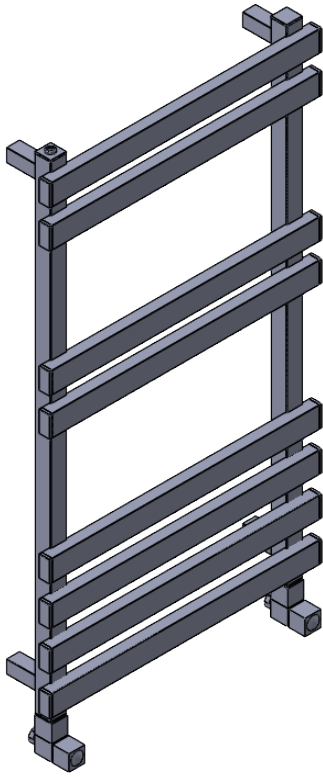

EUC7A-36.0x20.0

Height: 36.0

Width: 20.0

Depth: 4.0

Weight HO: 9.5 kg

EO: 13.5 kg

Tube ϕ : 1.18 + 1.57x0.79

Pipe Centres: 17.3

Elec. element if specified N/A

Output @ 50°C Δ T Watts: 264

BTUs: 901

All dimensions in inches

Manufactured from 1.4301/X5CrNi18-10 stainless steel

Vogue UK Ltd. reserve the right to alter specifications without prior notice.
ALL MEASUREMENTS ARE NOMINAL DIMENSIONS ONLY, AND ARE NOT BINDING.