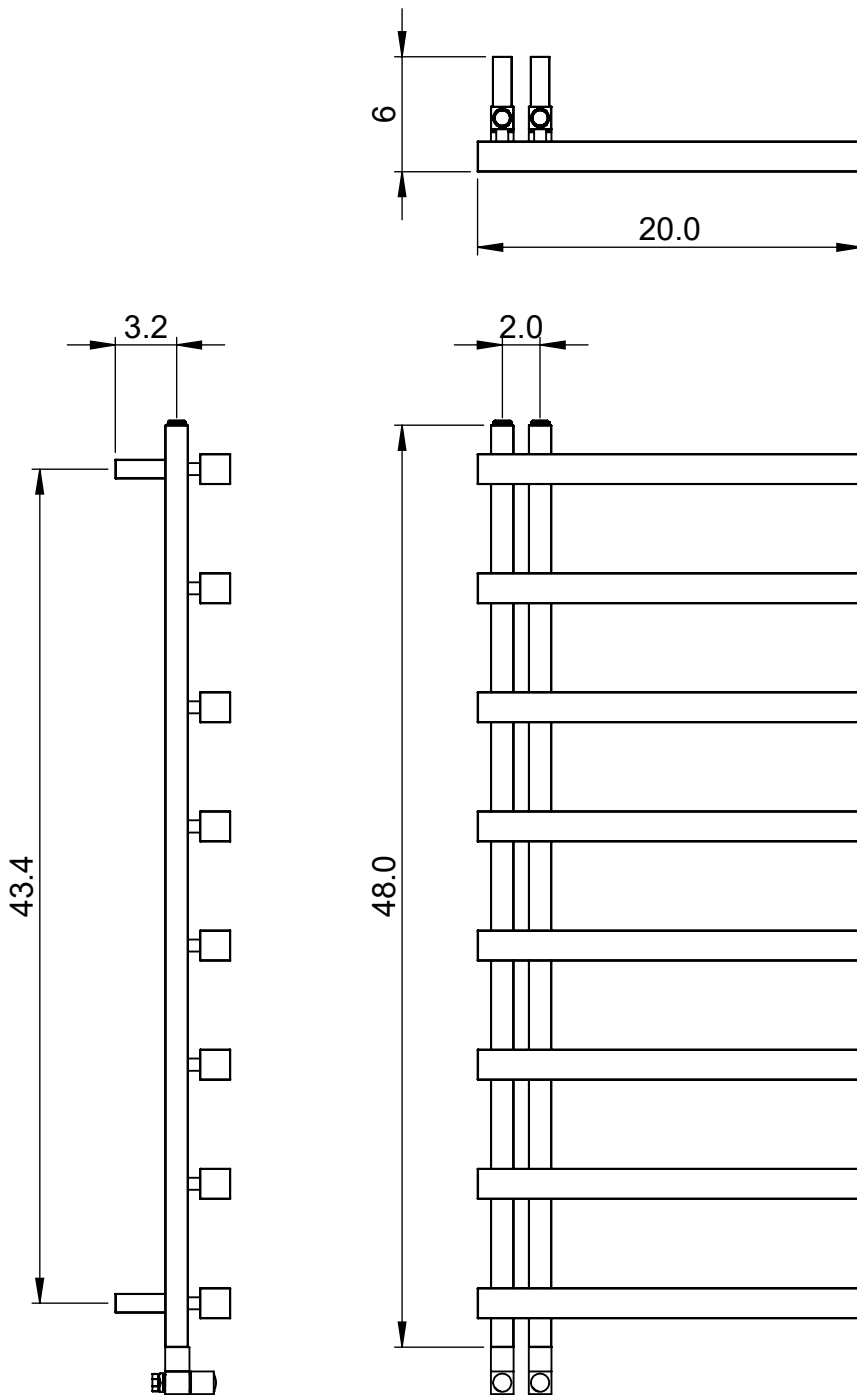

EUC8A-48.0x20.0

Height: 48.0
Width: 20.0
Depth: 6.0
Weight HO: kg
EO: kg

Tube ϕ : 1.2sq + 1.6sq
Pipe Centres: 2.0
Elec. element if specified: N/A
Output @ 50°C Δ T Watts: 355
BTUs: 1211

All dimensions in inches

Manufactured from 1.4301/X5CrNi18-10 Stainless Steel

Vogue UK Ltd. reserve the right to alter specifications without prior notice.
ALL MEASUREMENTS ARE NOMINAL DIMENSIONS ONLY, AND ARE NOT BINDING.

SCALE 1:10