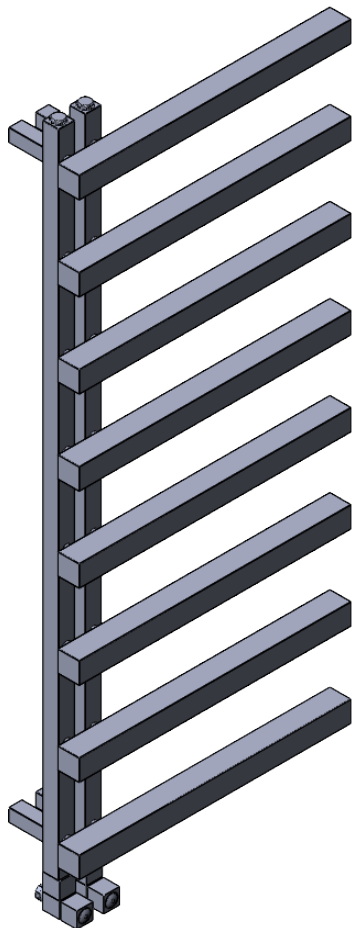

EUC8A-48.0x20.0

Height: 48.0
Width: 20.0
Depth: 6.0
Weight HO: kg
EO: kg

Tube ϕ : 1.2sq + 1.6sq
Pipe Centres: 2.0
Elec. element if specified: N/A
Output @ 50°C Δ T Watts: 355
BTUs: 1211

All dimensions in inches

Manufactured from 1.4301/X5CrNi18-10 Stainless Steel

Vogue UK Ltd. reserve the right to alter specifications without prior notice.
ALL MEASUREMENTS ARE NOMINAL DIMENSIONS ONLY, AND ARE NOT BINDING.

SCALE 1:10