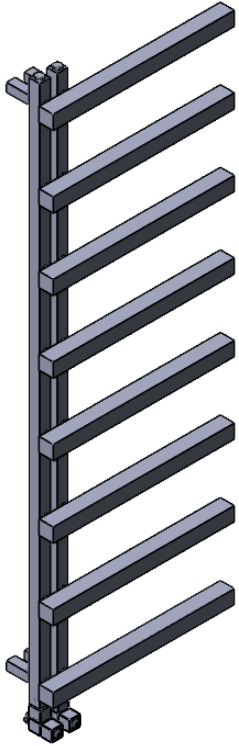

EUC8B-60.0x20.0

Height: 60.0
Width: 20.0
Depth: 6.0
Weight HO: kg
EO: kg

Tube ϕ : 1.2sq + 1.6sq
Pipe Centres: 2.0
Elec. element if specified: N/A
Output @ 50°C Δ T Watts: 383
BTUs: 1306

All dimensions in inches

Manufactured from 1.4301/X5CrNi18-10 Stainless Steel

Vogue UK Ltd. reserve the right to alter specifications without prior notice.
ALL MEASUREMENTS ARE NOMINAL DIMENSIONS ONLY, AND ARE NOT BINDING.

SCALE 1:20