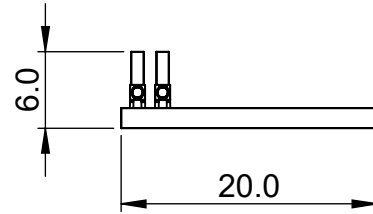

EUC8B-60.0x20.0

Height: 60.0
Width: 20.0
Depth: 6.0
Weight HO: kg
EO: kg

Tube ϕ : 1.2sq + 1.6sq
Pipe Centres: 2.0
Elec. element if specified: N/A
Output @ 50°C Δ T Watts: 383
BTUs: 1306

All dimensions in inches

Manufactured from 1.4301/X5CrNi18-10 Stainless Steel

Vogue UK Ltd. reserve the right to alter specifications without prior notice.
ALL MEASUREMENTS ARE NOMINAL DIMENSIONS ONLY, AND ARE NOT BINDING.

SCALE 1:20