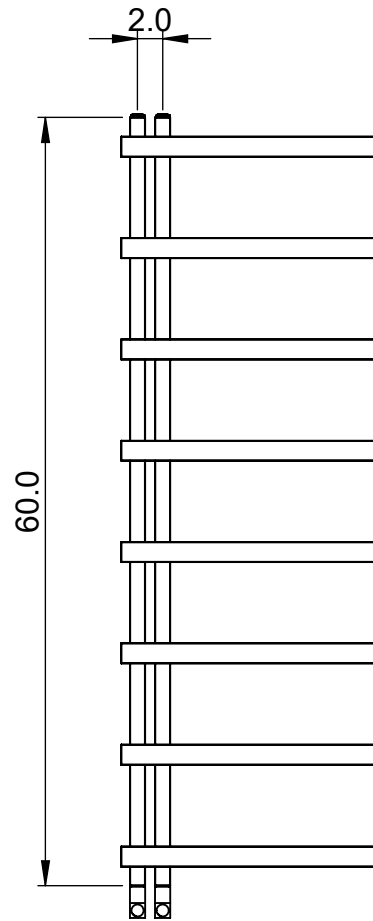

EUC8B-60.0x20.0

Height: 60.0
Width: 20.0
Depth: 6.0
Weight HO: kg
EO: kg

Tube ϕ : 1.2sq + 1.6sq
Pipe Centres: 2.0
Elec. element if specified: N/A
Output @ 50°C Δ T Watts: 383
BTUs: 1306

All dimensions in inches

Manufactured from 1.4301/X5CrNi18-10 Stainless Steel

Vogue UK Ltd. reserve the right to alter specifications without prior notice.
ALL MEASUREMENTS ARE NOMINAL DIMENSIONS ONLY, AND ARE NOT BINDING.

SCALE 1:20