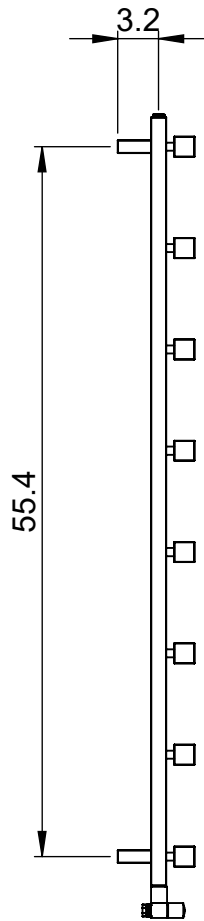

EUC8B-60.0x20.0

Height: 60.0
Width: 20.0
Depth: 6.0
Weight HO: kg
EO: kg

Tube ϕ : 1.2sq + 1.6sq
Pipe Centres: 2.0
Elec. element if specified: N/A
Output @ 50°C Δ T Watts: 383
BTUs: 1306

All dimensions in inches

Manufactured from 1.4301/X5CrNi18-10 Stainless Steel

Vogue UK Ltd. reserve the right to alter specifications without prior notice.
ALL MEASUREMENTS ARE NOMINAL DIMENSIONS ONLY, AND ARE NOT BINDING.

SCALE 1:20